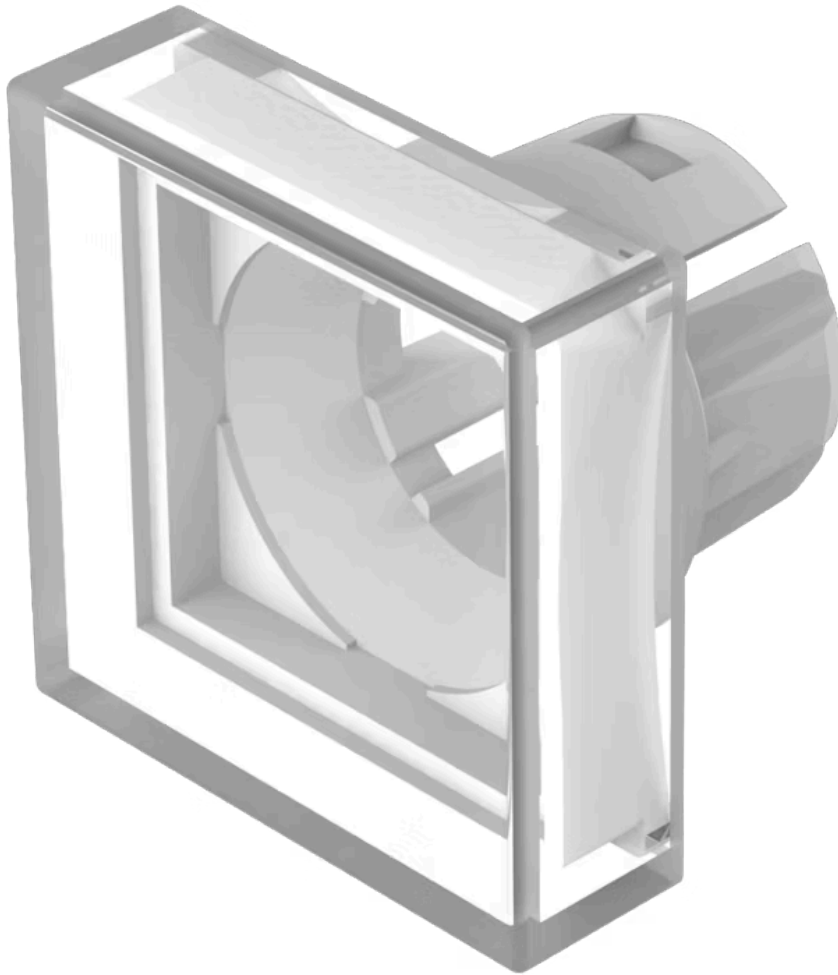

Lens

61-
9251.9

Distribution by
DigiKey

DigiKey

<https://digikey.eao.com/component/61-9251.9/e...>

Your product:

61-9251.9 Lens

Loading ...

FRONT

Front form: Square

OPERATING-/INDICATION PART

Lens colour: White

Lens material: Plastic, according to UL 94 HB

Lens illumination: Non illuminated

Lens shape: Flush

Lens optics: translucent

MECHANICAL CHARACTERISTICS

Weight: 0.002 kg

CERTIFICATE

REACH: REACH compliant

RoHS: RoHS compliant

OTHER

Short Description: Lens, 20 mm x 20 mm, Non illuminated, White, Flush, Plastic, according to UL 94 HB

Dimension: 20 mm x 20 mm