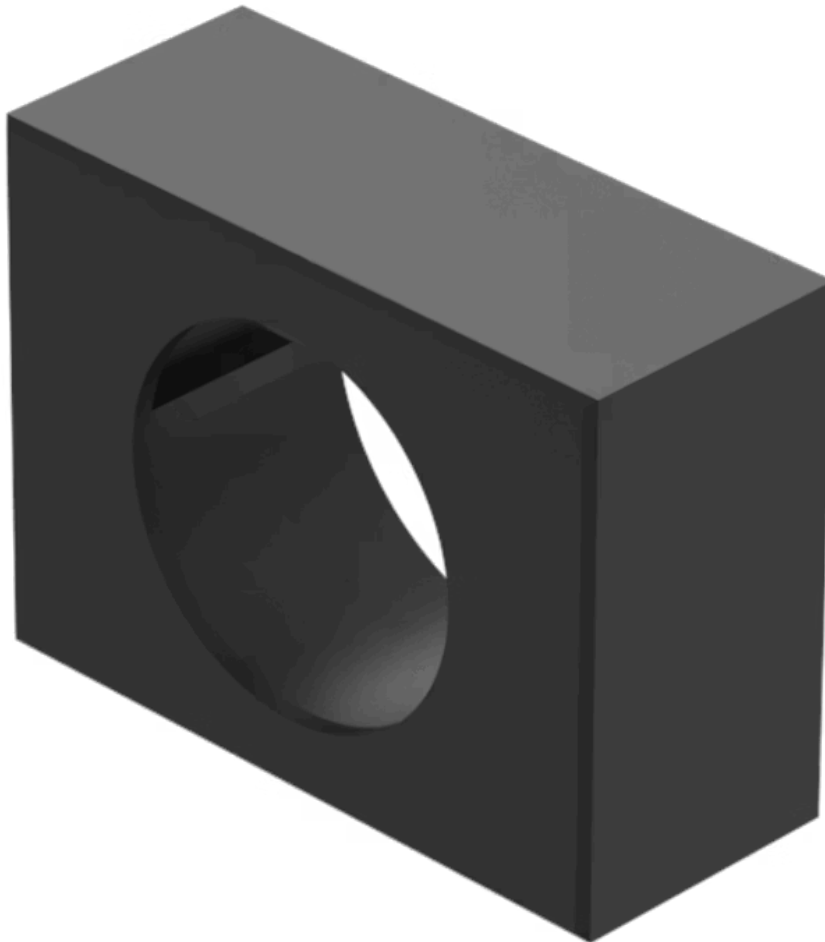

# Keylock front bezel

61-9230.0

Distribution by  
DigiKey

**DigiKey**

<https://digikey.eao.com/component/61-9230.0/e...>

Your product:

---

## 61-9230.0 Keylock front bezel

*Loading ...*

### FRONT

**Front form:** Rectangular

**Colour:** Black

### OTHER

**Short Description:** Keylock front bezel, 24 mm x 18 mm, Non illuminated, Black

**Dimension:** 24 mm x 18 mm

**Material:** Plastic