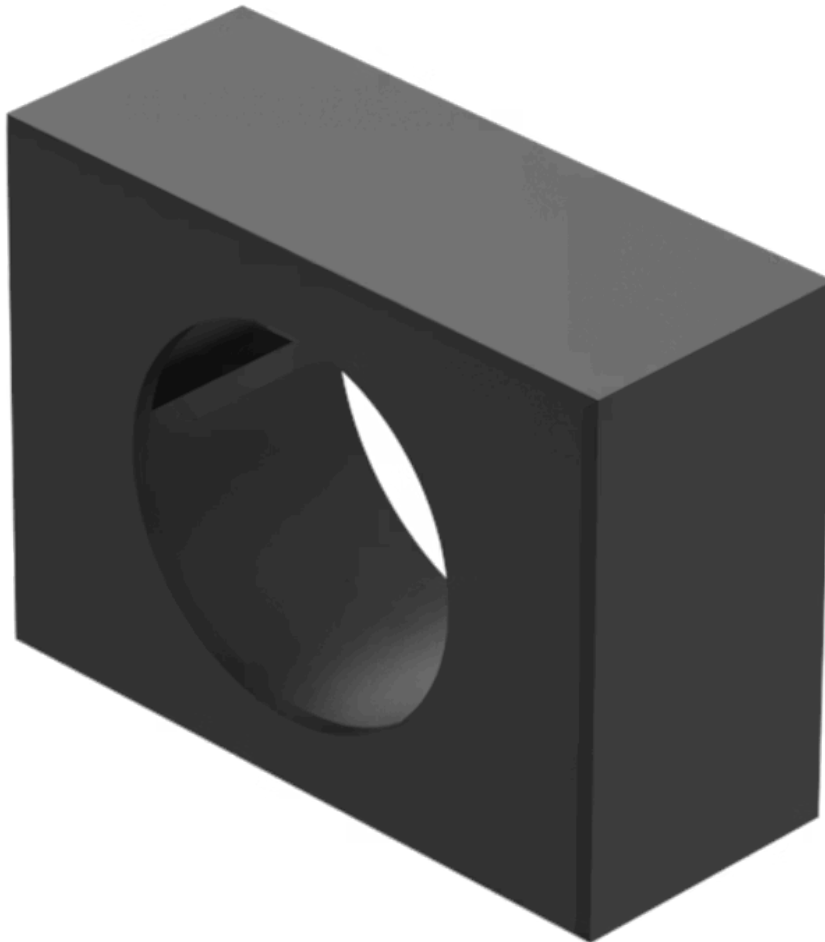

Keylock front bezel

61-9230.0

Distribution by
DigiKey

DigiKey

<https://digikey.eao.com/component/61-9230.0/e...>

Your product:

61-9230.0 Keylock front bezel

Loading ...

FRONT

Front form: Rectangular

Colour: Black

OPERATING-/INDICATION PART

Lens colour: Black

Lens illumination: Non illuminated

MECHANICAL CHARACTERISTICS

Weight: 0.002 kg

CERTIFICATE

REACH: REACH compliant

RoHS: RoHS compliant

OTHER

Short Description: Keylock front bezel, 24 mm x 18 mm, Non illuminated, Black

Dimension: 24 mm x 18 mm

Material: Plastic