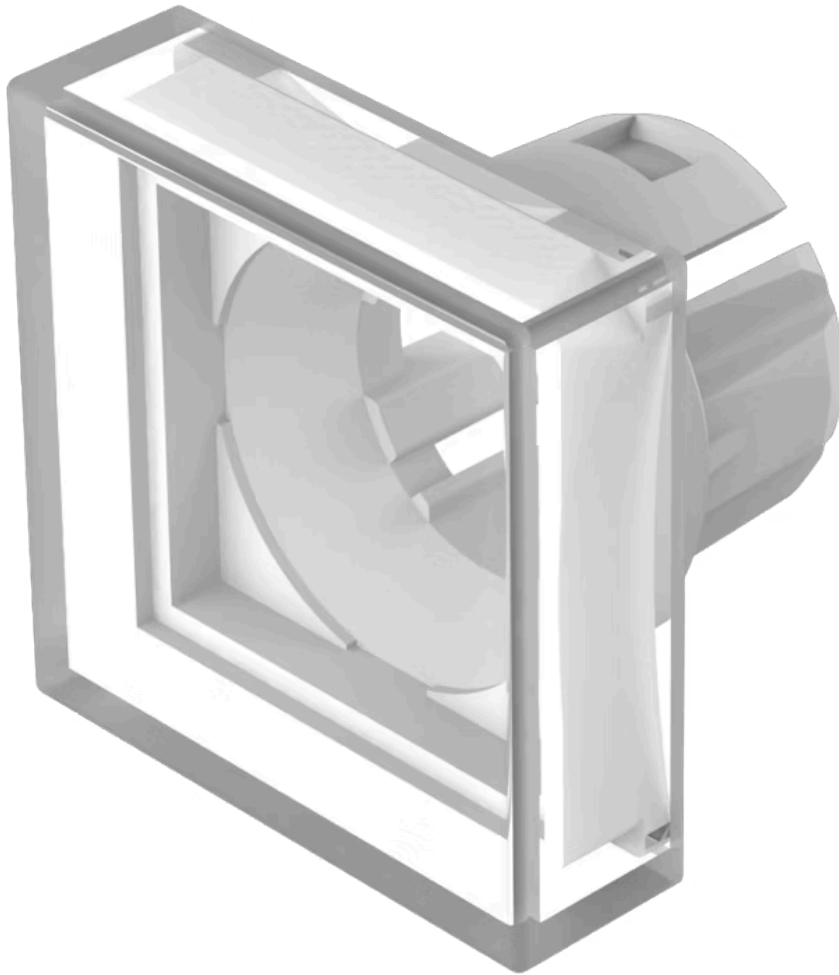

Lens

61-
9221.9

Distribution by
DigiKey

DigiKey

<https://digikey.eao.com/component/61-9221.9/e...>

Your product:

61-9221.9 Lens

FRONT

Front form: Square

OPERATING-/INDICATION PART

Lens colour: White

Lens material: Plastic, according to UL 94 HB

Lens illumination: Non illuminated

Lens shape: Flush

Lens optics: translucent

MECHANICAL CHARACTERISTICS

Weight: 0.001 kg

CERTIFICATE

REACH: REACH compliant

RoHS: RoHS compliant

OTHER

Short Description: Lens, 15.3 mm x 15.3 mm, Non illuminated, White, Flush, Plastic, according to UL 94 HB

Dimension: 15.3 mm x 15.3 mm