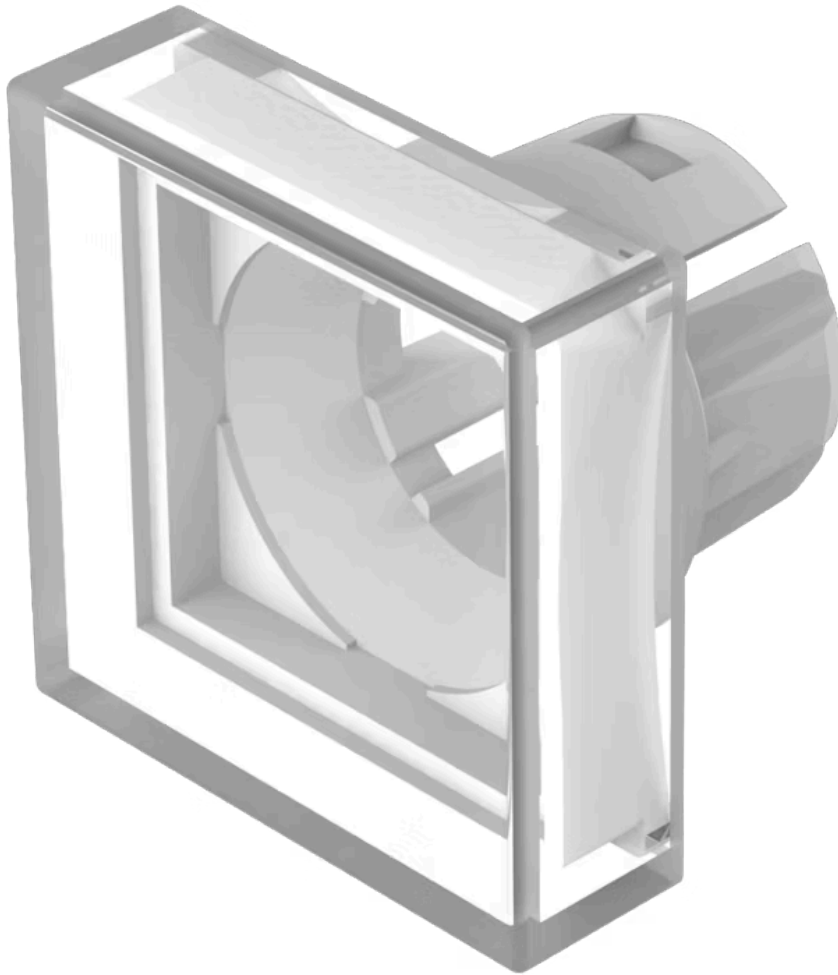

Lens

61-
9221.9

Distribution by
DigiKey

DigiKey

<https://digikey.eao.com/component/61-9221.9/e...>

Your product:

61-9221.9 Lens

Loading ...

FRONT

Front form: Square

OPERATING-/INDICATION PART

Lens colour: White

Lens material: Plastic, according to UL 94 HB

Lens illumination: Non illuminated

Lens shape: Flush

Lens optics: translucent

MECHANICAL CHARACTERISTICS

Weight: 0.001 kg

CERTIFICATE

REACH: REACH compliant

RoHS: RoHS compliant

OTHER

Short Description: Lens, 15.3 mm x 15.3 mm, Non illuminated, White, Flush, Plastic, according to UL 94 HB

Dimension: 15.3 mm x 15.3 mm