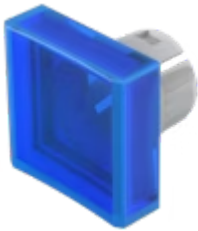

Lens

51-
954.6

Distribution by
DigiKey

DigiKey

<https://digikey.eao.com/component/51-954.6/en...>

Your product:

51-954.6 Lens

Loading ...

FRONT

Front form: Square

OPERATING-/INDICATION PART

Lens colour: Blue

Lens material: Plastic

Lens illumination: Illuminated

Lens shape: Concave

Lens optics: transparent

MECHANICAL CHARACTERISTICS

Weight: 0.001 kg

CERTIFICATE

REACH: REACH compliant

RoHS: RoHS compliant

OTHER

Short Description: Lens, 15.3 mm x 15.3 mm, Illuminated, Blue, Concave, Plastic

Dimension: 15.3 mm x 15.3 mm