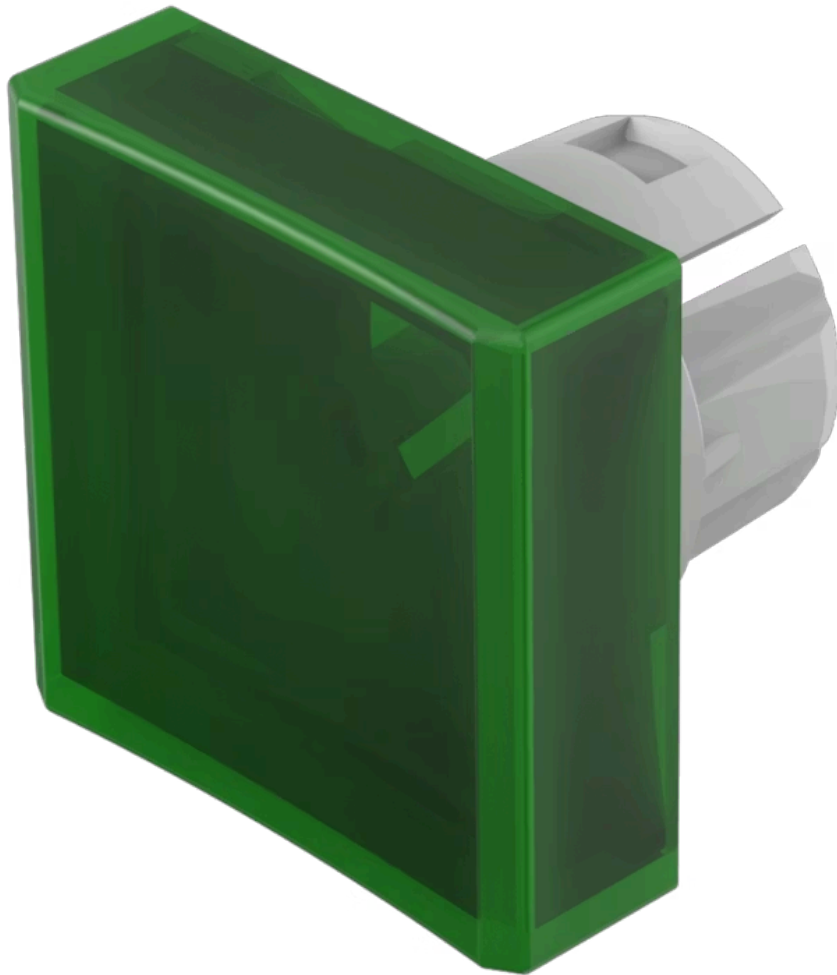

Lens

51-
954.5

Distribution by
DigiKey

DigiKey

<https://digikey.eao.com/component/51-954.5/en...>

Your product:

51-954.5 Lens

Loading ...

FRONT

Front form: Square

OPERATING-/INDICATION PART

Lens colour: Green

Lens material: Plastic

Lens illumination: Illuminated

Lens shape: Concave

Lens optics: transparent

MECHANICAL CHARACTERISTICS

Weight: 0.001 kg

CERTIFICATE

REACH: REACH compliant

RoHS: RoHS compliant

OTHER

Short Description: Lens, 15.3 mm x 15.3 mm, Illuminated, Green, Concave, Plastic

Dimension: 15.3 mm x 15.3 mm