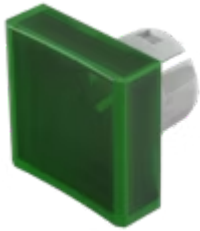

Lens

51-
954.5

Distribution by
DigiKey

DigiKey

<https://digikey.eao.com/component/51-954.5/en...>

Your product:

51-954.5 Lens

Loading ...

FRONT

Front form: Square

OPERATING-/INDICATION PART

Lens colour: Green

Lens material: Plastic

Lens illumination: Illuminated

Lens shape: Concave

Lens optics: transparent

MECHANICAL CHARACTERISTICS

Weight: 0.001 kg

CERTIFICATE

REACH: REACH compliant

RoHS: RoHS compliant

OTHER

Short Description: Lens, 15.3 mm x 15.3 mm, Illuminated, Green, Concave, Plastic

Dimension: 15.3 mm x 15.3 mm