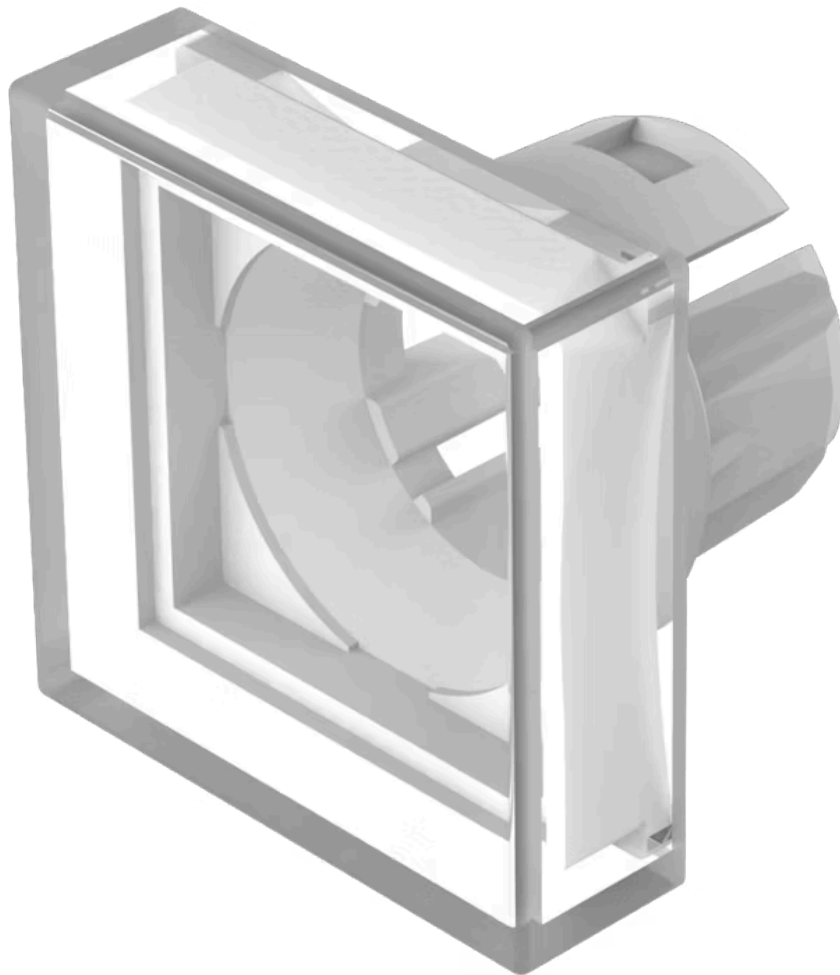

Lens

51-
953.7

Distribution by
DigiKey

DigiKey

<https://digikey.eao.com/component/51-953.7/en...>

Your product:

51-953.7 Lens

Loading ...

FRONT

Front form: Square

OPERATING-/INDICATION PART

Lens colour: Colourless

Lens material: Plastic

Lens illumination: Illuminated

Lens shape: Flush

Lens optics: transparent

MECHANICAL CHARACTERISTICS

Weight: 0.001 kg

CERTIFICATE

REACH: REACH compliant

RoHS: RoHS compliant

OTHER

Short Description: Lens, 15.3 mm x 15.3 mm, Illuminated, Colourless, Flush, Plastic

Dimension: 15.3 mm x 15.3 mm