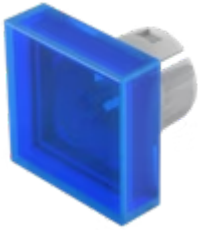

# Lens

51-  
953.6

Distribution by  
DigiKey

**DigiKey**

<https://digikey.eao.com/component/51-953.6/en...>

Your product:

---

## 51-953.6 Lens

*Loading ...*

### OPERATING-/INDICATION PART

**Lens colour:** Blue

**Lens material:** Plastic

**Lens illumination:** Illuminated

**Lens shape:** Flush

**Lens optics:** transparent

### OTHER

**Short Description:** Lens, 15.3 mm x 15.3 mm, Illuminated, Blue, Flush, Plastic

**Dimension:** 15.3 mm x 15.3 mm