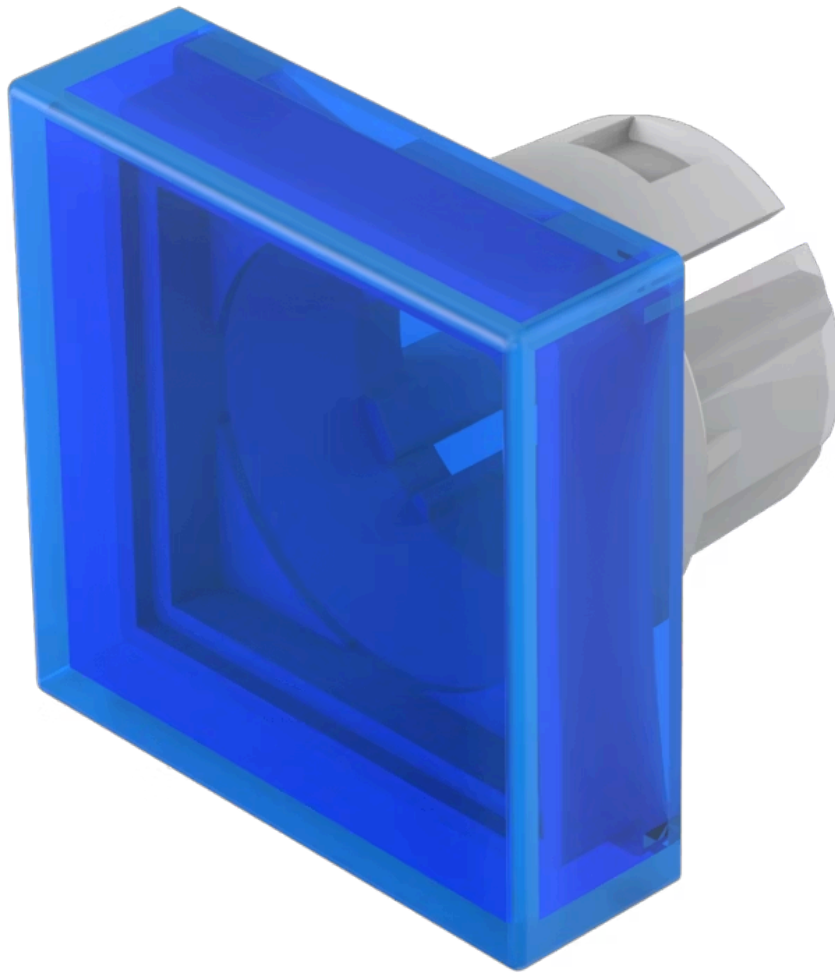

Lens

51-
953.6

Distribution by
DigiKey

DigiKey

<https://digikey.eao.com/component/51-953.6/en...>

Your product:

51-953.6 Lens

Loading ...

FRONT

Front form: Square

OPERATING-/INDICATION PART

Lens colour: Blue

Lens material: Plastic

Lens illumination: Illuminated

Lens shape: Flush

Lens optics: transparent

MECHANICAL CHARACTERISTICS

Weight: 0.001 kg

CERTIFICATE

REACH: REACH compliant

RoHS: RoHS compliant

OTHER

Short Description: Lens, 15.3 mm x 15.3 mm, Illuminated, Blue, Flush, Plastic

Dimension: 15.3 mm x 15.3 mm