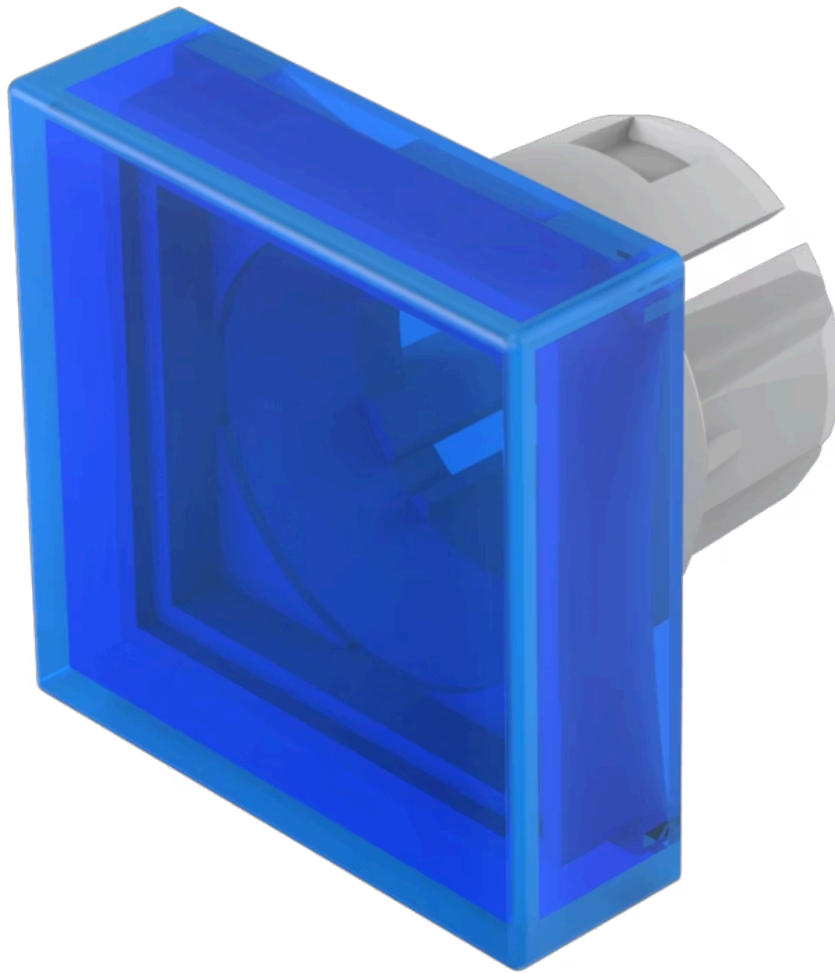

# Lens

51-  
953.6

Distribution by  
DigiKey

**DigiKey**

<https://digikey.eao.com/component/51-953.6/en...>

Your product:

---

### FRONT

**Front form:** Square

### OPERATING-/INDICATION PART

**Lens colour:** Blue

**Lens material:** Plastic

**Lens illumination:** Illuminated

**Lens shape:** Flush

**Lens optics:** transparent

### OTHER

**Short Description:** Lens, 15.3 mm x 15.3 mm, Illuminated, Blue, Flush, Plastic

**Dimension:** 15.3 mm x 15.3 mm