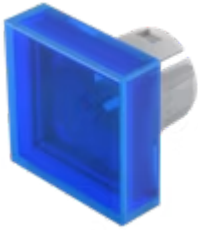

Lens

51-
953.6

Distribution by
DigiKey

DigiKey

<https://digikey.eao.com/component/51-953.6/en...>

Your product:

51-953.6 Lens

Loading ...

FRONT

Front form: Square

OPERATING-/INDICATION PART

Lens colour: Blue

Lens material: Plastic

Lens illumination: Illuminated

Lens shape: Flush

Lens optics: transparent

MECHANICAL CHARACTERISTICS

Weight: 0.001 kg

CERTIFICATE

REACH: REACH compliant

RoHS: RoHS compliant

OTHER

Short Description: Lens, 15.3 mm x 15.3 mm, Illuminated, Blue, Flush, Plastic

Dimension: 15.3 mm x 15.3 mm