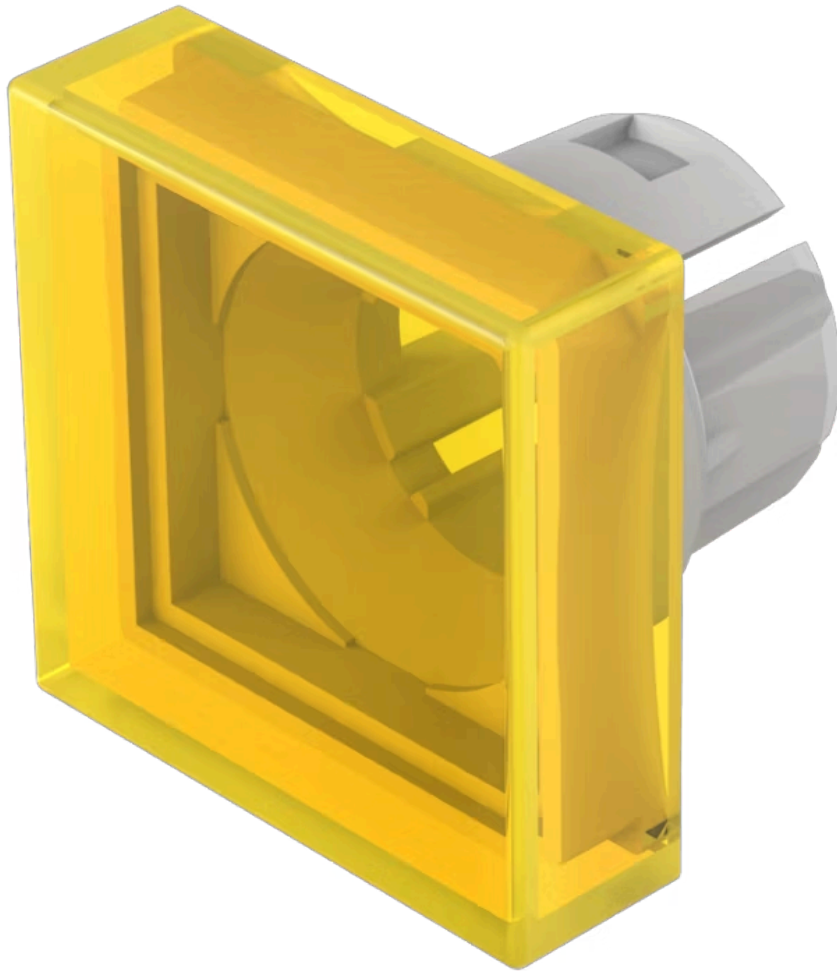

Lens

51-
953.4

Distribution by
DigiKey

DigiKey

<https://digikey.eao.com/component/51-953.4/en...>

Your product:

51-953.4 Lens

Loading ...

FRONT

Front form: Square

OPERATING-/INDICATION PART

Lens colour: Yellow

Lens material: Plastic

Lens illumination: Illuminated

Lens shape: Flush

Lens optics: transparent

MECHANICAL CHARACTERISTICS

Weight: 0.001 kg

CERTIFICATE

REACH: REACH compliant

RoHS: RoHS compliant

OTHER

Short Description: Lens, 15.3 mm x 15.3 mm, Illuminated, Yellow, Flush, Plastic

Dimension: 15.3 mm x 15.3 mm