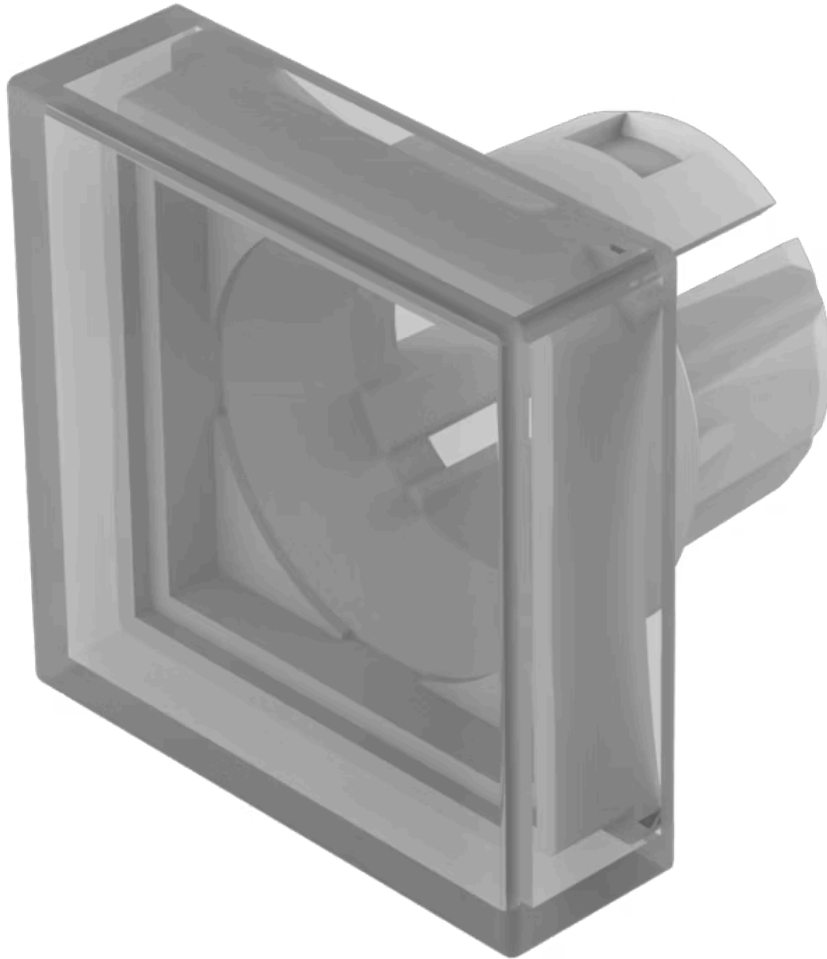

Lens

51-
951.9

Distribution by
DigiKey

DigiKey

<https://digikey.eao.com/component/51-951.9/en...>

Your product:

51-951.9 Lens

Loading ...

FRONT

Front form: Square

OPERATING-/INDICATION PART

Lens colour: White

Lens material: Plastic

Lens illumination: Illuminated

Lens shape: Flush

Lens optics: translucent

MECHANICAL CHARACTERISTICS

Weight: 0.001 kg

CERTIFICATE

REACH: REACH compliant

RoHS: RoHS compliant

OTHER

Short Description: Lens, 15.3 mm x 15.3 mm, Illuminated, White, Flush, Plastic

Dimension: 15.3 mm x 15.3 mm