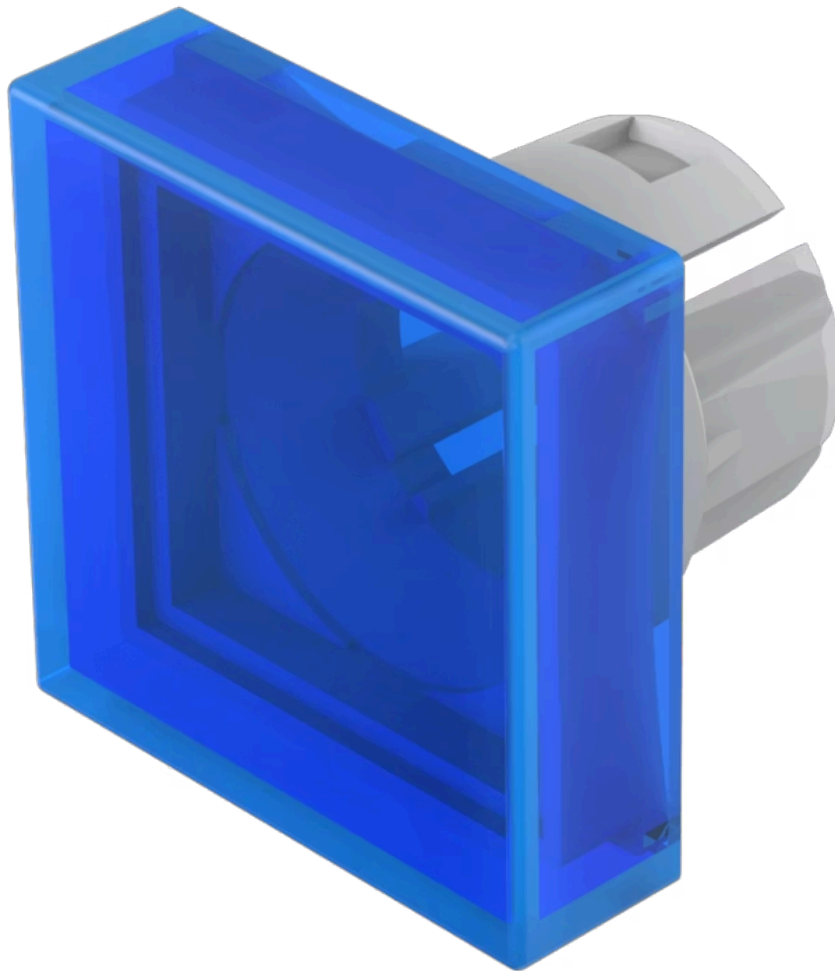

# Lens

51-  
951.6

Distribution by  
DigiKey

**DigiKey**

<https://digikey.eao.com/component/51-951.6/en...>

Your product:

---

### FRONT

**Front form:** Square

### OPERATING-/INDICATION PART

**Lens colour:** Blue

**Lens material:** Plastic

**Lens illumination:** Illuminated

**Lens shape:** Flush

**Lens optics:** translucent

### OTHER

**Short Description:** Lens, 15.3 mm x 15.3 mm, Illuminated, Blue, Flush, Plastic

**Dimension:** 15.3 mm x 15.3 mm

**Product attributes:** Not recommended for film insert