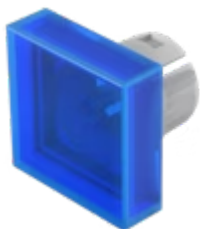

# Lens

51-  
951.6

Distribution by  
DigiKey

**DigiKey**

<https://digikey.eao.com/component/51-951.6/en...>

Your product:

---

### OPERATING-/INDICATION PART

**Lens colour:** Blue

**Lens material:** Plastic

**Lens illumination:** Illuminated

**Lens shape:** Flush

**Lens optics:** translucent

### OTHER

**Short Description:** Lens, 15.3 mm x 15.3 mm, Illuminated, Blue, Flush, Plastic

**Dimension:** 15.3 mm x 15.3 mm

**Product attributes:** Not recommended for film insert