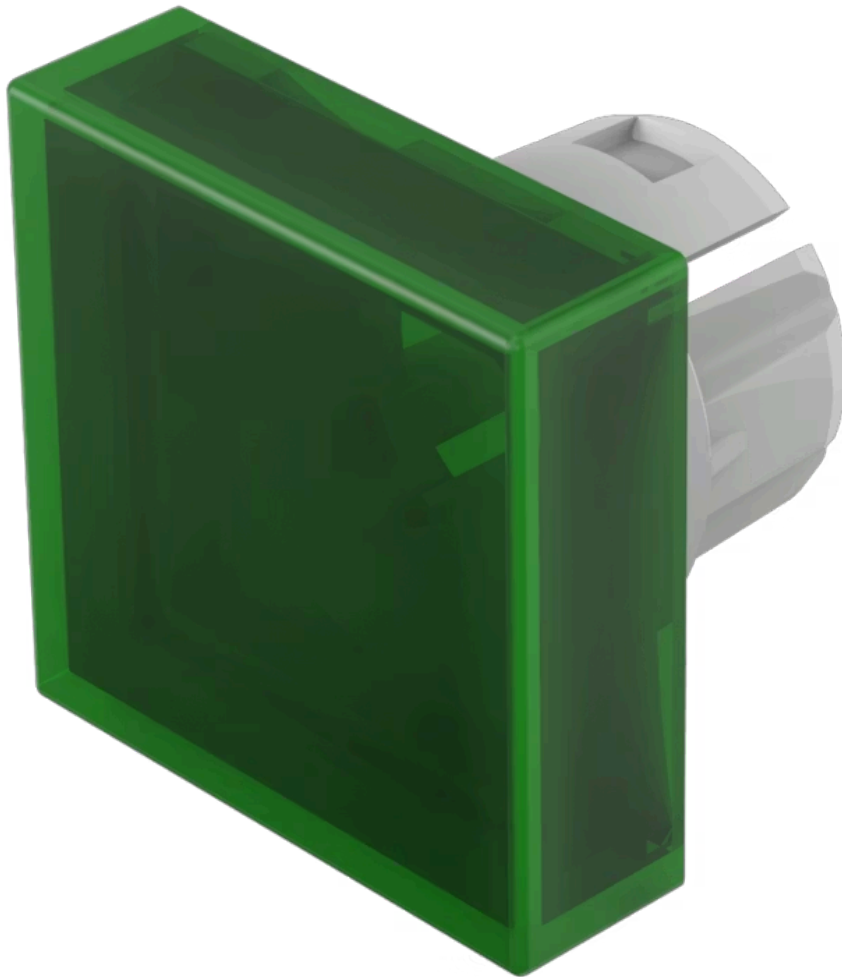

Lens

51-
951.5

Distribution by
DigiKey

DigiKey

<https://digikey.eao.com/component/51-951.5/en...>

Your product:

51-951.5 Lens

Loading ...

FRONT

Front form: Square

OPERATING-/INDICATION PART

Lens colour: Green

Lens material: Plastic

Lens illumination: Illuminated

Lens shape: Flush

Lens optics: translucent

MECHANICAL CHARACTERISTICS

Weight: 0.001 kg

CERTIFICATE

REACH: REACH compliant

RoHS: RoHS compliant

OTHER

Short Description: Lens, 15.3 mm x 15.3 mm, Illuminated, Green, Flush, Plastic

Dimension: 15.3 mm x 15.3 mm