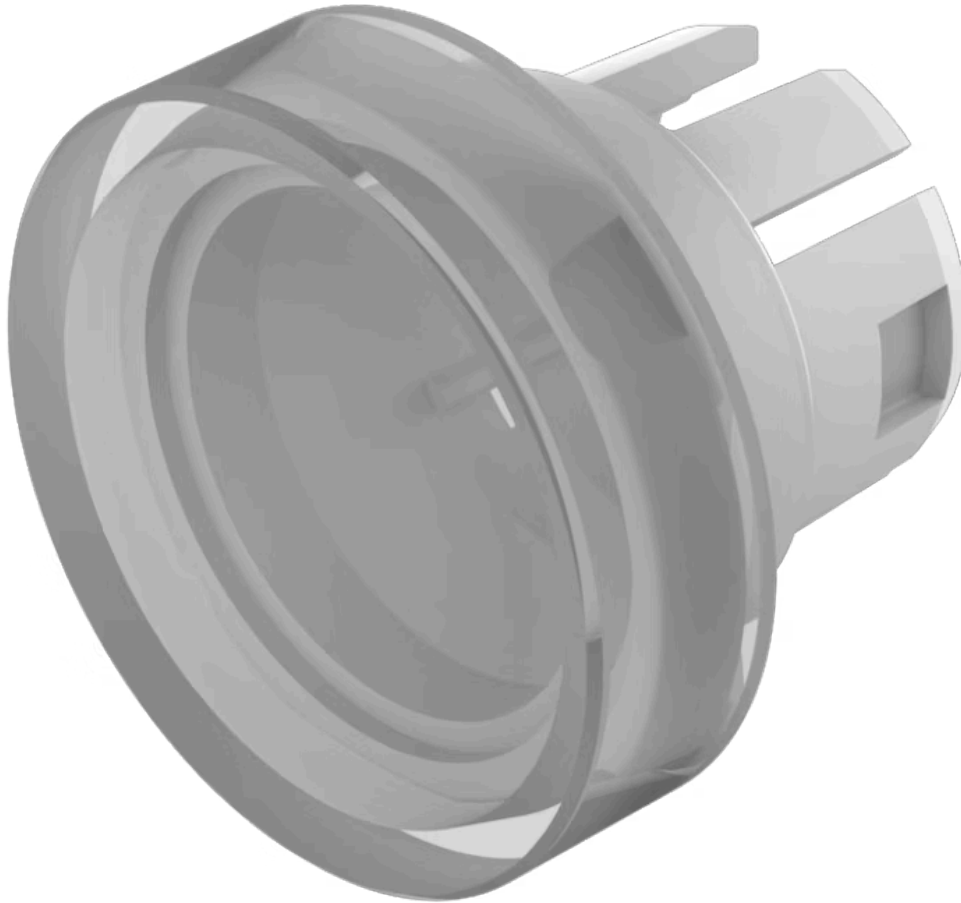

Lens

51-
931.9

Distribution by
DigiKey

DigiKey

<https://digikey.eao.com/component/51-931.9/en...>

Your product:

51-931.9 Lens

Loading ...

FRONT

Front form: Round

OPERATING-/INDICATION PART

Lens colour: White

Lens material: Plastic

Lens illumination: Illuminated

Lens shape: Flush

Lens optics: translucent

MECHANICAL CHARACTERISTICS

Weight: 0.001 kg

CERTIFICATE

REACH: REACH compliant

RoHS: RoHS compliant

OTHER

Short Description: Lens, Ø 15.8 mm, Illuminated, White, Flush, Plastic

Dimension: Ø 15.8 mm