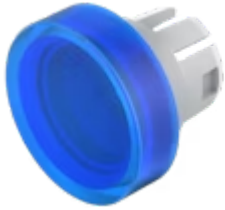

Lens

51-
931.6

Distribution by
DigiKey

DigiKey

<https://digikey.eao.com/component/51-931.6/en...>

Your product:

51-931.6 Lens

Loading ...

FRONT

Front form: Round

OPERATING-/INDICATION PART

Lens colour: Blue

Lens material: Plastic

Lens illumination: Illuminated

Lens shape: Flush

Lens optics: translucent

MECHANICAL CHARACTERISTICS

Weight: 0.001 kg

CERTIFICATE

REACH: REACH compliant

RoHS: RoHS compliant

OTHER

Short Description: Lens, Ø 15.8 mm, Illuminated, Blue, Flush, Plastic

Dimension: Ø 15.8 mm