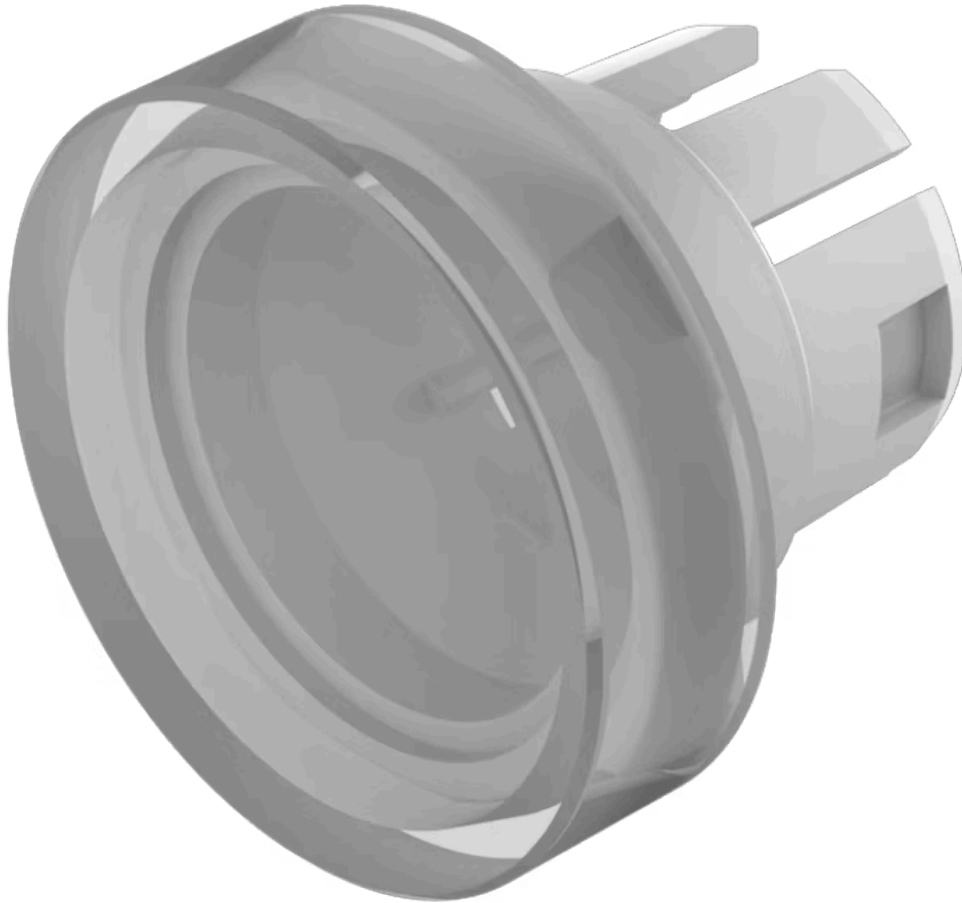

Lens

51-
931.0

Distribution by
DigiKey

DigiKey

<https://digikey.eao.com/component/51-931.0/en...>

Your product:

51-931.0 Lens

Loading ...

FRONT

Front form: Round

OPERATING-/INDICATION PART

Lens colour: Black

Lens material: Plastic

Lens illumination: Non illuminated

Lens shape: Flush

Lens optics: opaque

MECHANICAL CHARACTERISTICS

Weight: 0.001 kg

CERTIFICATE

REACH: REACH compliant

RoHS: RoHS compliant

OTHER

Short Description: Lens, Ø 15.8 mm, Non illuminated, Black, Flush, Plastic

Dimension: Ø 15.8 mm