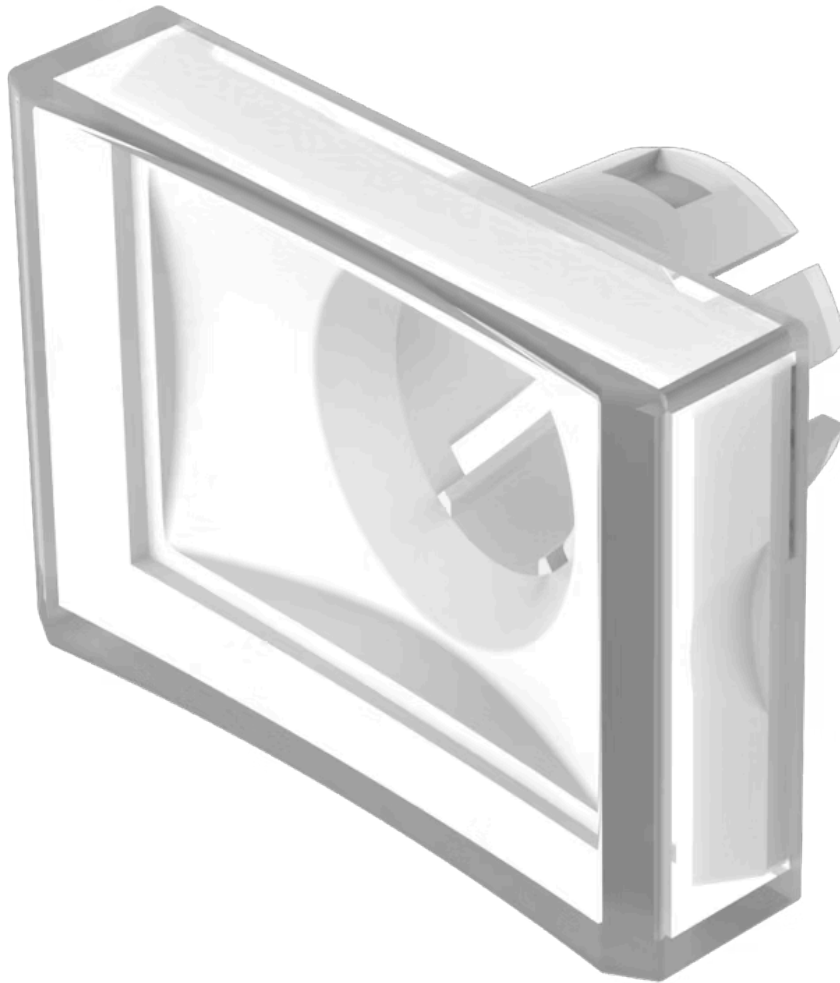

Lens

51-
904.7

Distribution by
DigiKey

DigiKey

<https://digikey.eao.com/component/51-904.7/en...>

Your product:

51-904.7 Lens

Loading ...

FRONT

Front form: Rectangular

OPERATING-/INDICATION PART

Lens colour: Colourless

Lens material: Plastic

Lens illumination: Illuminated

Lens shape: Concave

Lens optics: transparent

MECHANICAL CHARACTERISTICS

Weight: 0.002 kg

CERTIFICATE

REACH: REACH compliant

RoHS: RoHS compliant

OTHER

Short Description: Lens, 21.5 mm x 15.3 mm, Illuminated, Colourless, Concave, Plastic

Dimension: 21.5 mm x 15.3 mm