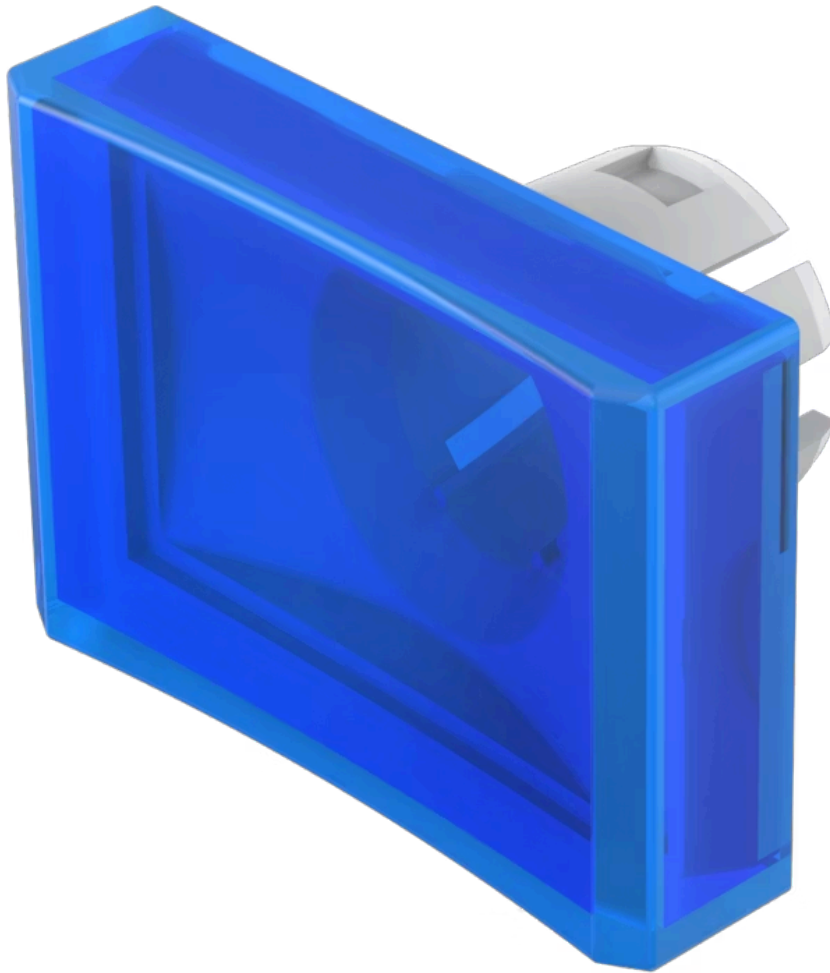

Lens

51-
904.6

Distribution by
DigiKey

DigiKey

<https://digikey.eao.com/component/51-904.6/en...>

Your product:

51-904.6 Lens

Loading ...

FRONT

Front form: Rectangular

OPERATING-/INDICATION PART

Lens colour: Blue

Lens material: Plastic

Lens illumination: Illuminated

Lens shape: Concave

Lens optics: transparent

MECHANICAL CHARACTERISTICS

Weight: 0.002 kg

CERTIFICATE

REACH: REACH compliant

RoHS: RoHS compliant

OTHER

Short Description: Lens, 21.5 mm x 15.3 mm, Illuminated, Blue, Concave, Plastic

Dimension: 21.5 mm x 15.3 mm