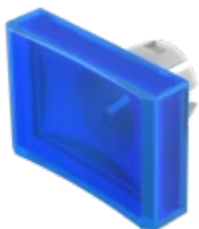

Lens

51-
904.6

Distribution by
DigiKey

DigiKey

<https://digikey.eao.com/component/51-904.6/en...>

Your product:

51-904.6 Lens

Loading ...

FRONT

Front form: Rectangular

OPERATING-/INDICATION PART

Lens colour: Blue

Lens material: Plastic

Lens illumination: Illuminated

Lens shape: Concave

Lens optics: transparent

MECHANICAL CHARACTERISTICS

Weight: 0.002 kg

CERTIFICATE

REACH: REACH compliant

RoHS: RoHS compliant

OTHER

Short Description: Lens, 21.5 mm x 15.3 mm, Illuminated, Blue, Concave, Plastic

Dimension: 21.5 mm x 15.3 mm