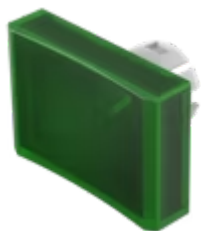

# Lens

51-  
904.5

Distribution by  
DigiKey

**DigiKey**

<https://digikey.eao.com/component/51-904.5/en...>

Your product:

---

### OPERATING-/INDICATION PART

**Lens colour:** Green

**Lens material:** Plastic

**Lens illumination:** Illuminated

**Lens shape:** Concave

**Lens optics:** transparent