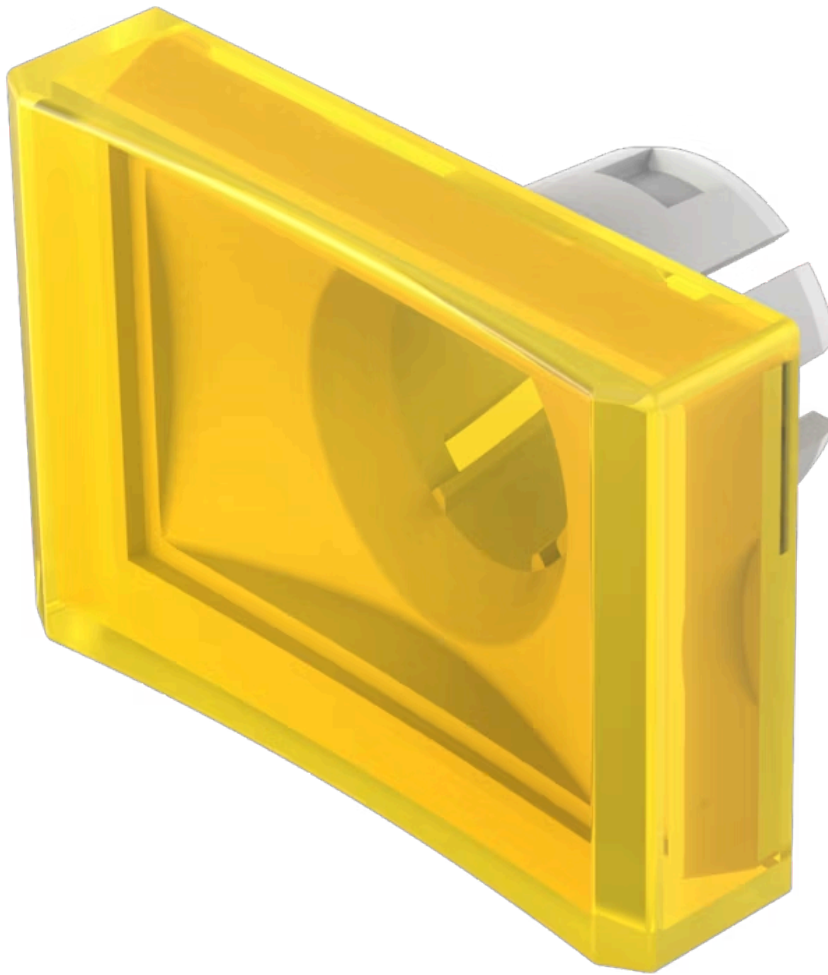

Lens

51-
904.4

Distribution by
DigiKey

DigiKey

<https://digikey.eao.com/component/51-904.4/en...>

Your product:

51-904.4 Lens

Loading ...

FRONT

Front form: Rectangular

OPERATING-/INDICATION PART

Lens colour: Yellow

Lens material: Plastic

Lens illumination: Illuminated

Lens shape: Concave

Lens optics: transparent

MECHANICAL CHARACTERISTICS

Weight: 0.002 kg

CERTIFICATE

REACH: REACH compliant

RoHS: RoHS compliant

OTHER

Short Description: Lens, 21.5 mm x 15.3 mm, Illuminated, Yellow, Concave, Plastic

Dimension: 21.5 mm x 15.3 mm