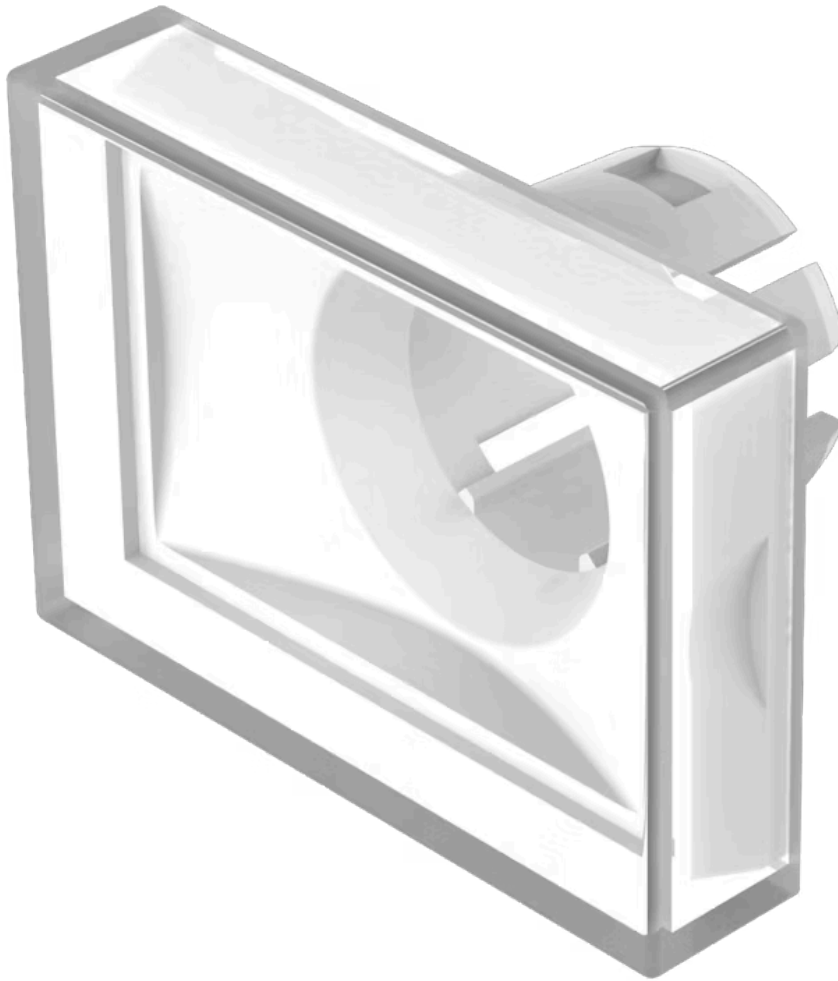

Lens

51-
903.7

Distribution by
DigiKey

DigiKey

<https://digikey.eao.com/component/51-903.7/en...>

Your product:

51-903.7 Lens

Loading ...

FRONT

Front form: Rectangular

OPERATING-/INDICATION PART

Lens colour: Colourless

Lens material: Plastic

Lens illumination: Illuminated

Lens shape: Flush

Lens optics: transparent

MECHANICAL CHARACTERISTICS

Weight: 0.002 kg

CERTIFICATE

REACH: REACH compliant

RoHS: RoHS compliant

OTHER

Short Description: Lens, 21.5 mm x 15.3 mm, Illuminated, Colourless, Flush, Plastic

Dimension: 21.5 mm x 15.3 mm