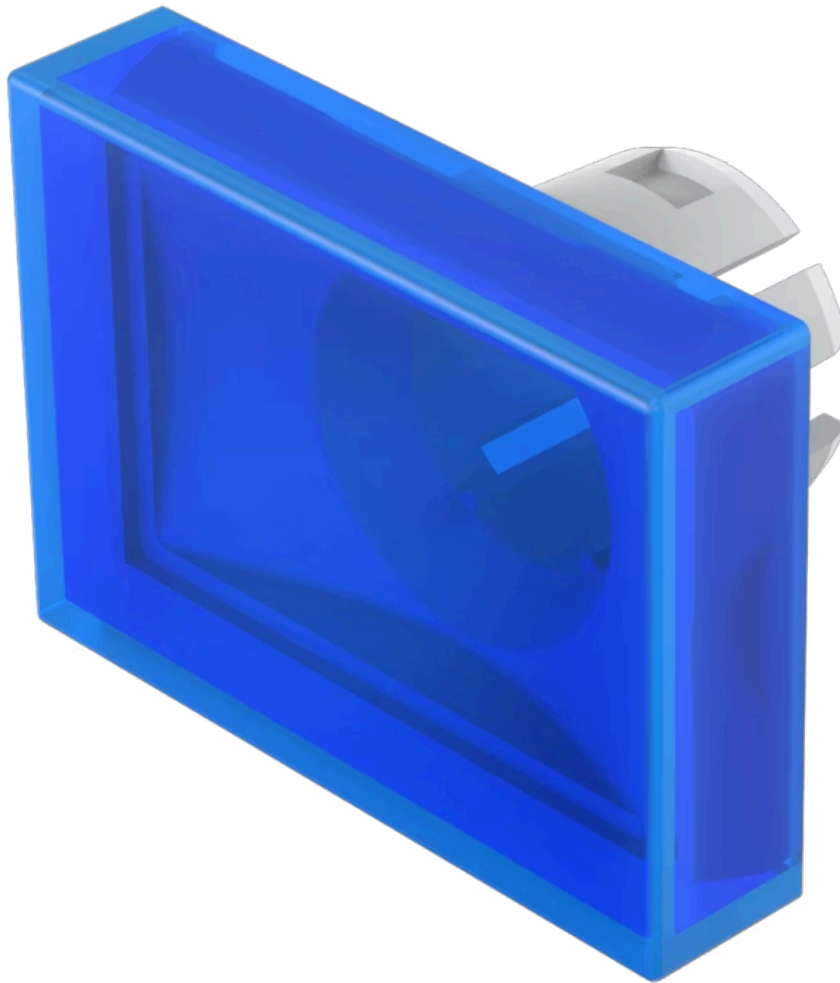

# Lens

51-  
903.6

Distribution by  
DigiKey

**DigiKey**

<https://digikey.eao.com/component/51-903.6/en...>

Your product:

---

### FRONT

**Front form:** Rectangular

### OPERATING-/INDICATION PART

**Lens colour:** Blue

**Lens material:** Plastic

**Lens illumination:** Illuminated

**Lens shape:** Flush

**Lens optics:** transparent

### OTHER

**Short Description:** Lens, 21.5 mm x 15.3 mm, Illuminated, Blue, Flush, Plastic

**Dimension:** 21.5 mm x 15.3 mm