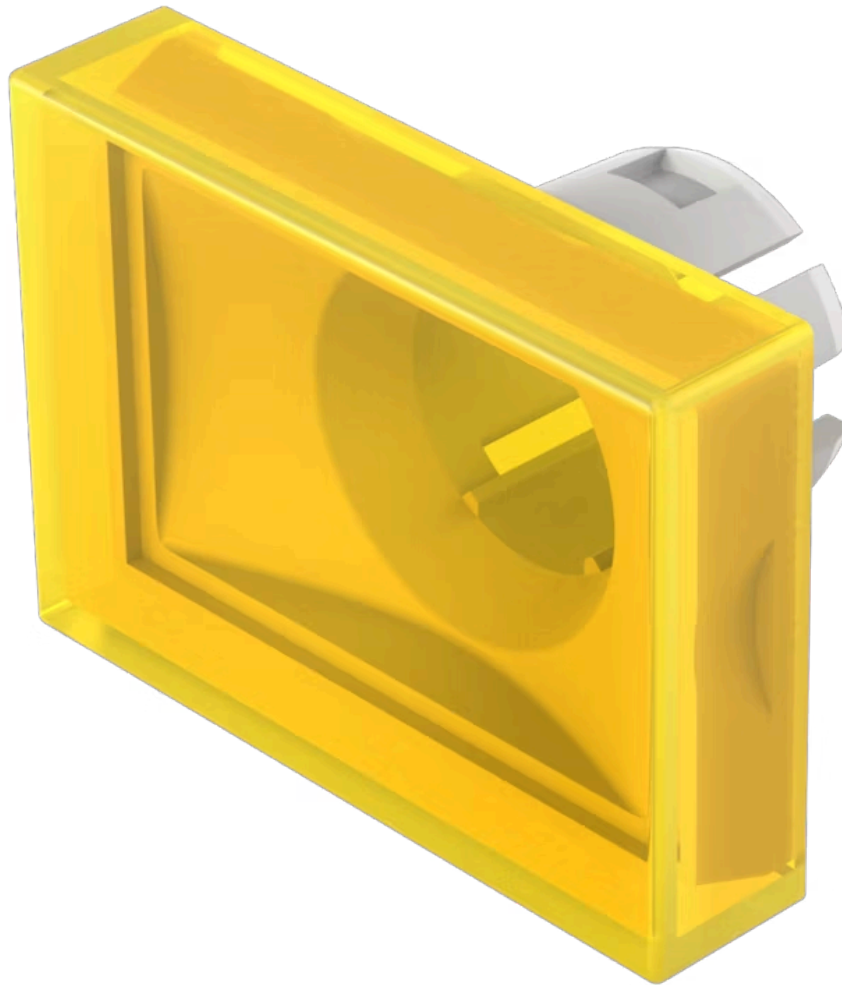

# Lens

51-  
903.4

Distribution by  
DigiKey

**DigiKey**

<https://digikey.eao.com/component/51-903.4/en...>

Your product:

---

### FRONT

**Front form:** Rectangular

### OPERATING-/INDICATION PART

**Lens colour:** Yellow

**Lens material:** Plastic

**Lens illumination:** Illuminated

**Lens shape:** Flush

**Lens optics:** transparent

### OTHER

**Short Description:** Lens, 21.5 mm x 15.3 mm, Illuminated, Yellow, Flush, Plastic

**Dimension:** 21.5 mm x 15.3 mm