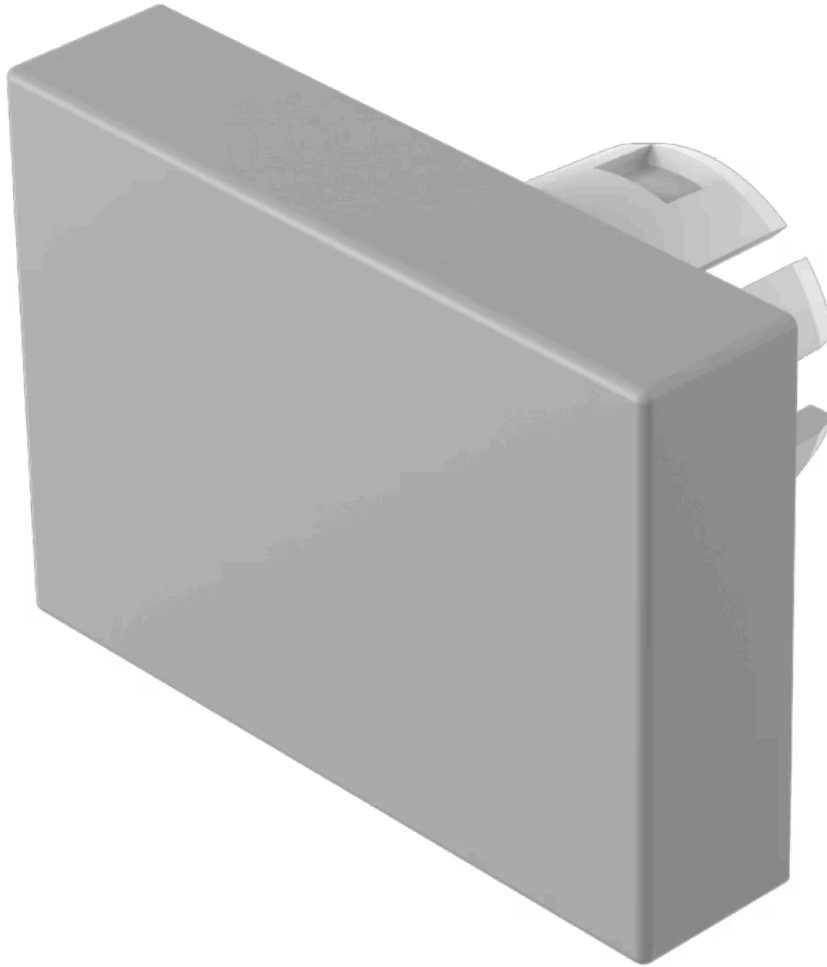

Lens

51-
901.8

Distribution by
DigiKey

DigiKey

<https://digikey.eao.com/component/51-901.8/en...>

Your product:

51-901.8 Lens

Loading ...

FRONT

Front form: Rectangular

OPERATING-/INDICATION PART

Lens colour: Grey

Lens material: Plastic

Lens illumination: Non illuminated

Lens shape: Flush

Lens optics: opaque

MECHANICAL CHARACTERISTICS

Weight: 0.002 kg

CERTIFICATE

REACH: REACH compliant

RoHS: RoHS compliant

OTHER

Short Description: Lens, 21.5 mm x 15.3 mm, Non illuminated, Grey, Flush, Plastic

Dimension: 21.5 mm x 15.3 mm