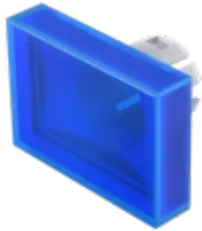

# Lens

51-  
901.6

Distribution by  
DigiKey

**DigiKey**

<https://digikey.eao.com/component/51-901.6/en...>

Your product:

---

### OPERATING-/INDICATION PART

**Lens colour:** Blue

**Lens material:** Plastic

**Lens illumination:** Illuminated

**Lens shape:** Flush

**Lens optics:** translucent