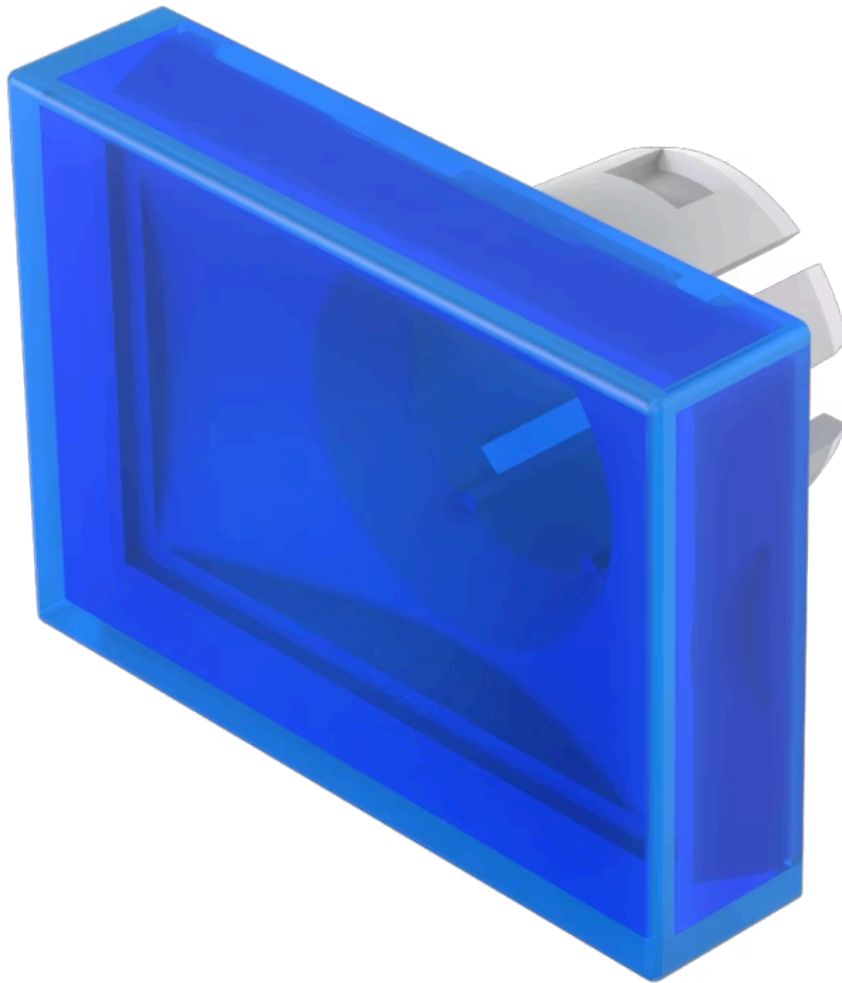

# Lens

51-  
901.6

Distribution by  
DigiKey

**DigiKey**

<https://digikey.eao.com/component/51-901.6/en...>

Your product:

---

### FRONT

**Front form:** Rectangular

### OPERATING-/INDICATION PART

**Lens colour:** Blue

**Lens material:** Plastic

**Lens illumination:** Illuminated

**Lens shape:** Flush

**Lens optics:** translucent

### OTHER

**Short Description:** Lens, 21.5 mm x 15.3 mm, Illuminated, Blue, Flush, Plastic

**Dimension:** 21.5 mm x 15.3 mm

**Product attributes:** Not recommended for film insert