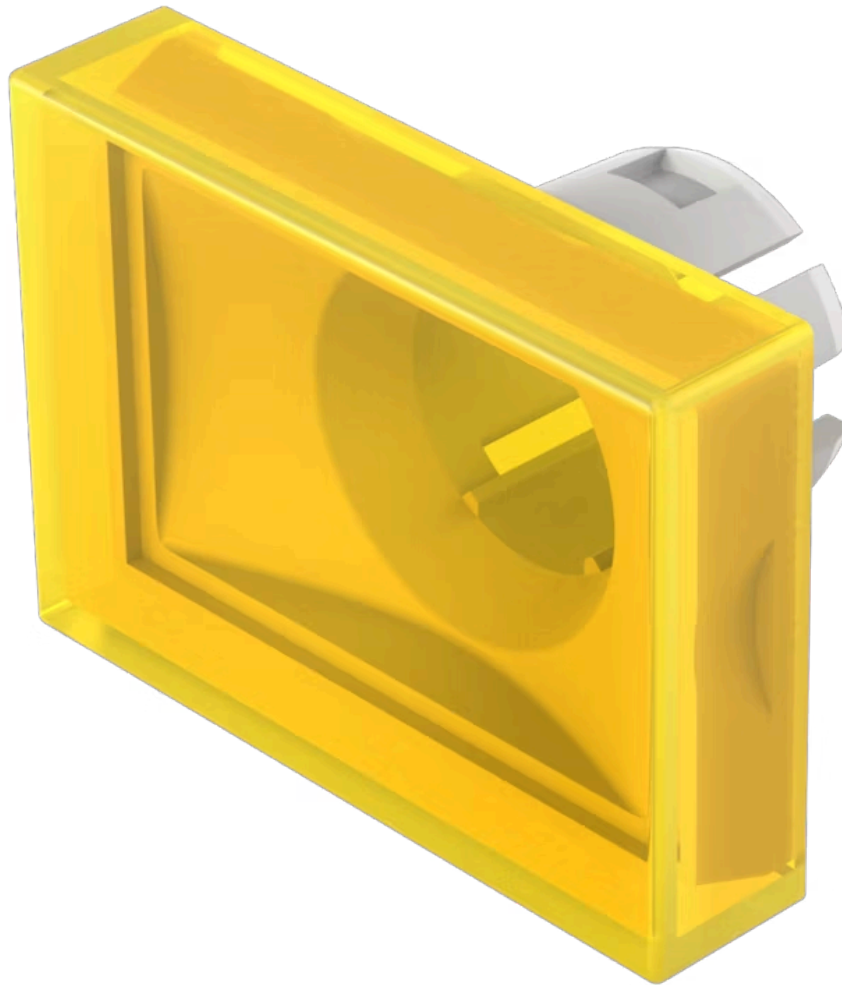

Lens

51-
901.4

Distribution by
DigiKey

DigiKey

<https://digikey.eao.com/component/51-901.4/en...>

Your product:

51-901.4 Lens

Loading ...

FRONT

Front form: Rectangular

OPERATING-/INDICATION PART

Lens colour: Yellow

Lens material: Plastic

Lens illumination: Illuminated

Lens shape: Flush

Lens optics: translucent

MECHANICAL CHARACTERISTICS

Weight: 0.002 kg

CERTIFICATE

REACH: REACH compliant

RoHS: RoHS compliant

OTHER

Short Description: Lens, 21.5 mm x 15.3 mm, Illuminated, Yellow, Flush, Plastic

Dimension: 21.5 mm x 15.3 mm