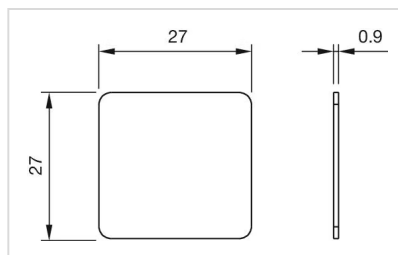

FRONT

Colour: Silver

MOUNTING

Mounting type: adhesive

MECHANICAL CHARACTERISTICS

Weight: 0.84 kg

OTHER

Short Description: Legend plate, 27 mm x 27 mm, Plastic, adhesive, Silver

Titel Accessory: Legend plate

Dimension: 27 mm x 27 mm

Material: Plastic

Product attributes: Not to use with emergency stop switch

Dimension drawings:

for Part No. 45-573.1105, 45-573.1A05