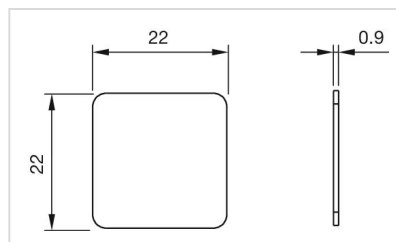

### OTHER

**Short Description:** Legend plate, 22 mm x 22 mm, Plastic, adhesive, Silver

**Titel Accessory:** Legend plate

**Dimension:** 22 mm x 22 mm

**Material:** Plastic

**Product attributes:** Not to use with emergency stop switch

**Dimension drawings:**

for Part No. 45-573.1A04, 45-573.1104