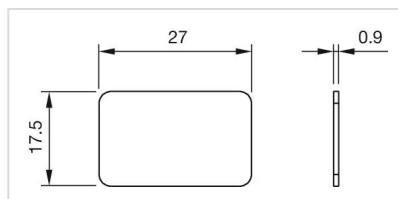

FRONT

Colour: Silver

MOUNTING

Mounting type: adhesive

MECHANICAL CHARACTERISTICS

Weight: 0.003 kg

OTHER

Short Description: Legend plate, 27 mm x 17.5 mm, Plastic, adhesive, Silver

Titel Accessory: Legend plate

Dimension: 27 mm x 17.5 mm

Material: Plastic

Product attributes: Not to use with emergency stop switch

Dimension drawings:

for Part No. 45-573.1103, 45-573.1A03