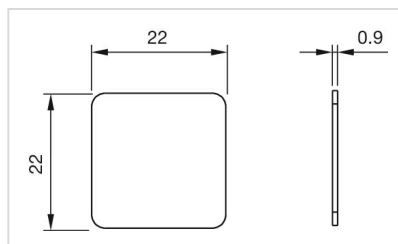

FRONT

Colour: Black

MOUNTING

Mounting type: adhesive

MECHANICAL CHARACTERISTIC

Weight: 0.001 kg

OTHER

Short Description: Legend plate, 22 mm x 22 mm, Plastic, adhesive, Black

Title Accessory: Legend plate

Dimension: 22 mm x 22 mm

Material: Plastic

Product attributes: Not to use with emergency stop switch

Dimension drawings:

for Part No. 45-573.1A04, 45-573.1104