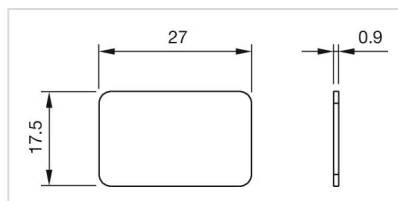

FRONT

Colour: Black

MOUNTING

Mounting type: adhesive

MECHANICAL CHARACTERISTICS

Weight: 0.72 kg

OTHER

Short Description: Legend plate, 27 mm x 17.5 mm, Plastic, adhesive, Black

Titel Accessory: Legend plate

Dimension: 27 mm x 17.5 mm

Material: Plastic

Product attributes: Not to use with emergency stop switch

Dimension drawings:

for Part No. 45-573.1103, 45-573.1A03