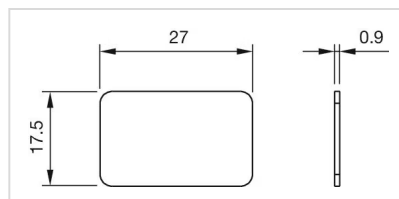

Colour: Black

MOUNTING

Mounting type: adhesive

MECHANICAL CHARACTERISTICS

Weight: 0.72 kg

OTHER

Short Description: Legend plate, 27 mm x 17.5 mm, Plastic, adhesive, Black

Titel Accessory: Legend plate

Dimension: 27 mm x 17.5 mm

Material: Plastic

Product attributes: Not to use with emergency stop switch

Dimension drawings:

for Part No. 45-573.1103, 45-573.1A03