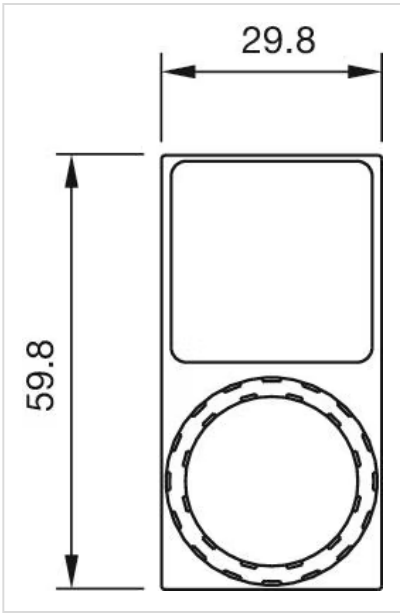

FRONT

Colour: Black

MOUNTING

Mounting type: For sticking or snapping in place

MECHANICAL CHARACTERISTICS

Weight: 0.004 kg

OTHER

Short Description: Legend frame, 27 mm, Plastic, For sticking or snapping in place, Black

Title Accessory: Legend frame

Dimension: 27 mm

Material: Plastic

Product attributes: For legend 27 mm x 27 mm

Dimension drawings:

for Part No. 45-570.1105