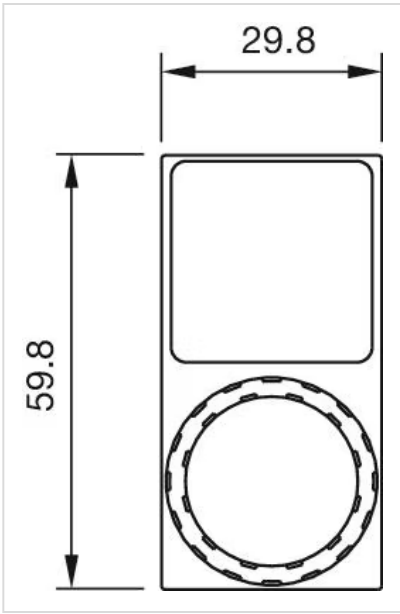

### MECHANICAL CHARACTERISTICS

**Weight:** 0.004 kg

### OTHER

**Short Description:** Legend frame, 27 mm, Plastic, For sticking or snapping in place, Black

**Title Accessory:** Legend frame

**Dimension:** 27 mm

**Material:** Plastic

**Product attributes:** For legend 27 mm x 27 mm

**Dimension drawings:**

for Part No. 45-570.1105