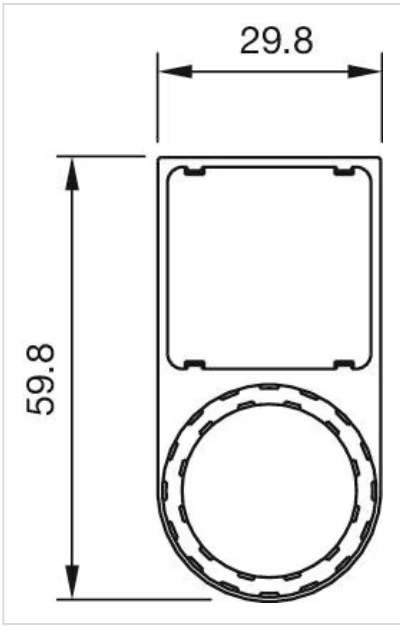

FRONT

Colour: Black

MOUNTING

Mounting type: For sticking or snapping in place

MECHANICAL CHARACTERISTICS

Weight: 0.003 kg

OTHER

Short Description: Legend frame, 27 mm, Plastic, For sticking or snapping in place, Black

Title Accessory: Legend frame

Dimension: 27 mm

Material: Plastic

Product attributes: For legend 27 mm x 27 mm

Dimension drawings:

for Part No. 45-569.1112