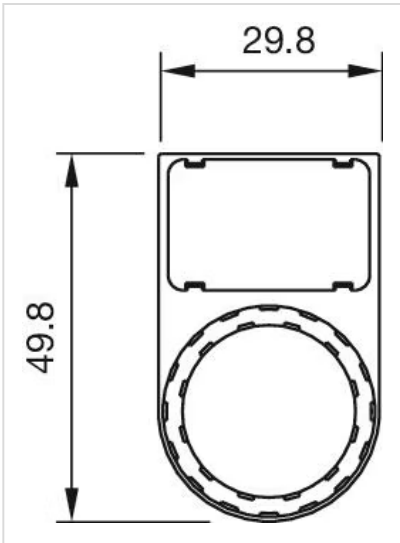

FRONT

Colour: Black

MOUNTING

Mounting type: For sticking or snapping in place

MECHANICAL CHARACTERISTICS

Weight: 0.002 kg

OTHER

Short Description: Legend frame, 17.5 mm, Plastic, For sticking or snapping in place, Black

Title Accessory: Legend frame

Dimension: 17.5 mm

Material: Plastic

Product attributes: For legend 27 mm x 17.5 mm

Dimension drawings:

for Part No. 45-567.1111