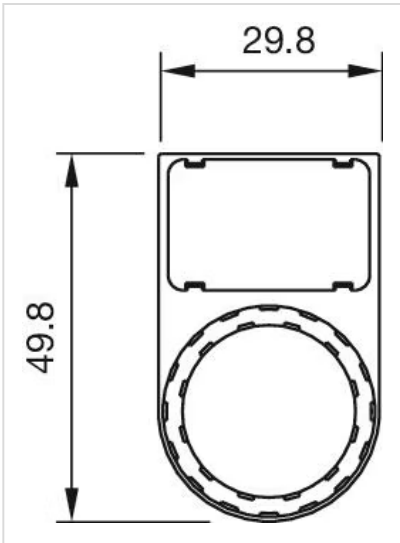

Colour: Black

MOUNTING

Mounting type: For sticking or snapping in place

MECHANICAL CHARACTERISTICS

Weight: 0.002 kg

OTHER

Short Description: Legend frame, 17.5 mm, Plastic, For sticking or snapping in place, Black

Title Accessory: Legend frame

Dimension: 17.5 mm

Material: Plastic

Product attributes: For legend 27 mm x 17.5 mm

Dimension drawings:

for Part No. 45-567.1111