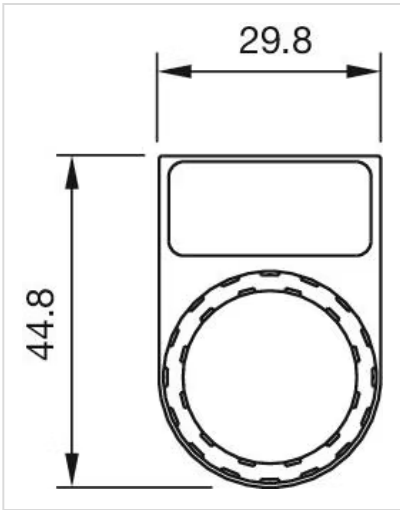

FRONT

Colour: Black

MOUNTING

Mounting type: For sticking or snapping in place

MECHANICAL CHARACTERISTICS

Weight: 0.002 kg

OTHER

Short Description: Legend frame, 12.5 mm, Plastic, For sticking or snapping in place, Black

Titel Accessory: Legend frame

Dimension: 12.5 mm

Material: Plastic

Product attributes: For legend 27 mm x 12.5 mm

Dimension drawings:

for Part No. 45-564.1102