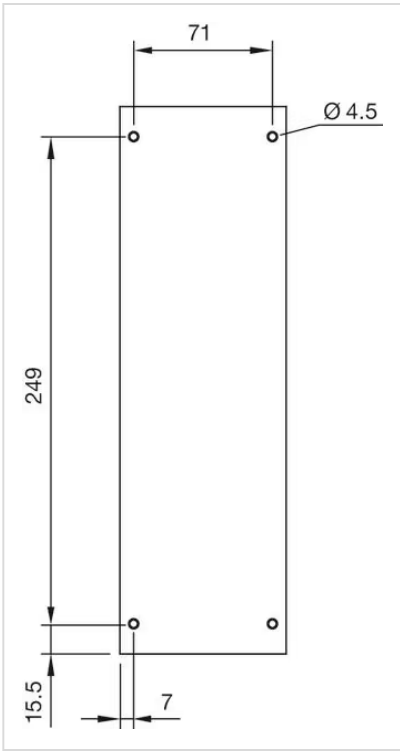

FRONT

Colour: Grey

ELECTRICAL CHARACTERISTICS

Forward voltage:

MECHANICAL CHARACTERISTICS

Weight: 1.081 kg

AMBIENT CONDITION

IP Protection: IP66, IP67, IP69K

OTHER

Short Description: Enclosure, 285 mm x 85 mm x 64 mm, Metal, Grey

Titel Accessory: Enclosure

Dimension: 285 mm x 85 mm x 64 mm

Material: Metal

Product attributes: 6 mounting holes \varnothing 22.3 mm, top and bottom 1 x M25

Mounting cut-outs:

Dimension drawings:

for Part No. 45-470.2804