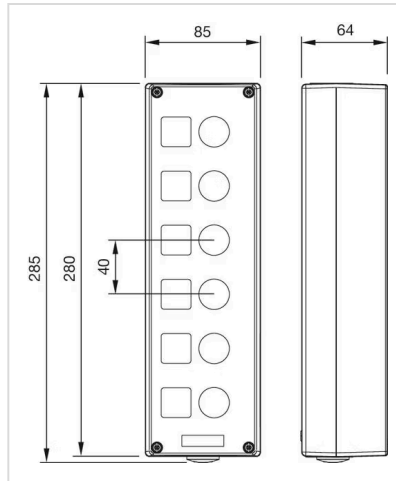

FRONT

Colour: Grey

ELECTRICAL CHARACTERISTICS

Forward voltage:

MECHANICAL CHARACTERISTICS

Weight: 1.081 kg

AMBIENT CONDITION

IP Protection: IP66, IP67, IP69K

OTHER

Short Description: Enclosure, 285 mm x 85 mm x 64 mm, Metal, Grey

Titel Accessory: Enclosure

Dimension: 285 mm x 85 mm x 64 mm

Material: Metal

Product attributes: 6 mounting holes \varnothing 22.3 mm, top and bottom 1 x M25

Mounting cut-outs:

Dimension drawings:

for Part No. 45-470.2804