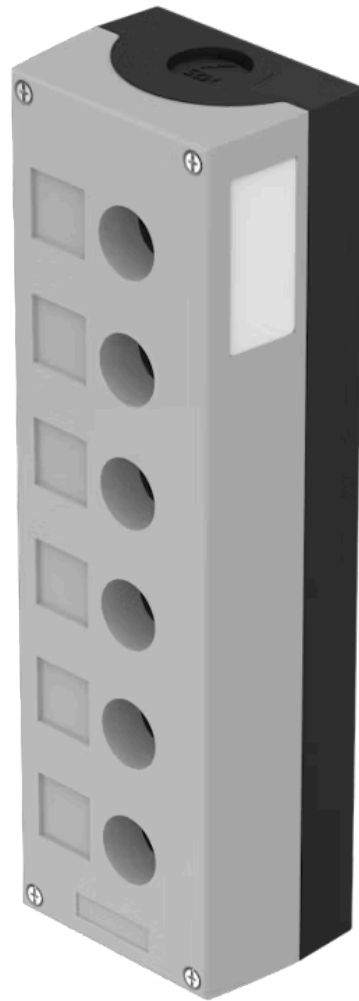

Enclosure

45-470.2804

Distribution by
DigiKey

DigiKey

<https://digikey.eao.com/component/45-470.2804...>

Your product:

45-470.2804 Enclosure

Loading ...

FRONT

Colour: Grey

ELECTRICAL CHARACTERISTICS

Forward voltage:

MECHANICAL CHARACTERISTICS

Weight: 1.081 kg

AMBIENT CONDITION

IP Protection: IP66, IP67, IP69K

OTHER

Short Description: Enclosure, 285 mm x 85 mm x 64 mm, Metal, Grey

Titel Accessory: Enclosure

Dimension: 285 mm x 85 mm x 64 mm

Material: Metal

Product attributes: 6 mounting holes \varnothing 22.3 mm, top and bottom 1 x M25

Mounting cut-outs:

Dimension drawings:

for Part No. 45-470.2804