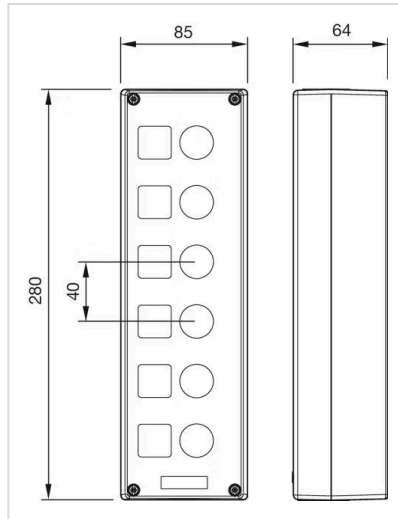

FRONT

Colour: Grey

MECHANICAL CHARACTERISTICS

Weight: 0.602 kg

AMBIENT CONDITION

IP Protection: IP66, IP67, IP69K

OTHER

Short Description: Enclosure, 280 mm x 85 mm x 64 mm, Plastic, Grey

Title Accessory: Enclosure

Dimension: 280 mm x 85 mm x 64 mm

Material: Plastic

Product attributes: 6 mounting holes Ø 22.3 mm, top and bottom 1 x M25

Mounting cut-outs:

Dimension drawings:

for Part No. 45-470.1802