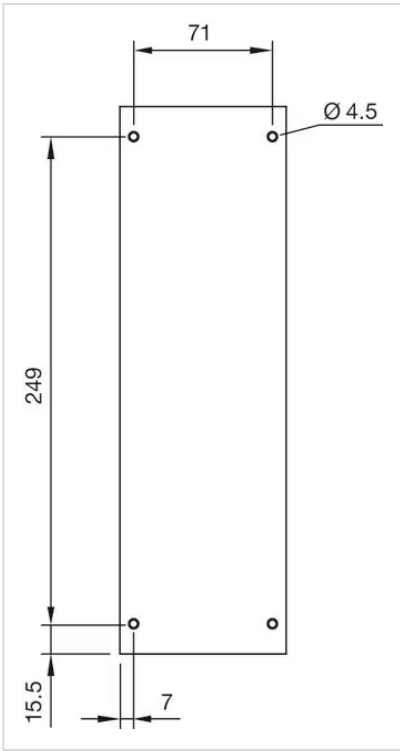

FRONT

Colour: Grey

MECHANICAL CHARACTERISTICS

Weight: 0.602 kg

AMBIENT CONDITION

IP Protection: IP66, IP67, IP69K

OTHER

Short Description: Enclosure, 280 mm x 85 mm x 64 mm, Plastic, Grey

Title Accessory: Enclosure

Dimension: 280 mm x 85 mm x 64 mm

Material: Plastic

Product attributes: 6 mounting holes Ø 22.3 mm, top and bottom 1 x M25

Mounting cut-outs:

Dimension drawings:

for Part No. 45-470.1802