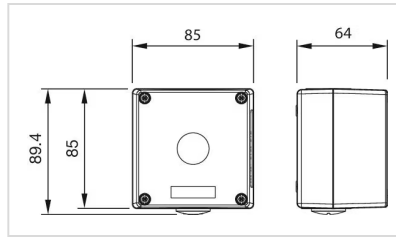

OTHER

Short Description: Enclosure, 89.4 mm x 85 mm x 64 mm, Metal, Grey

Titel Accessory: Enclosure

Dimension: 89.4 mm x 85 mm x 64 mm

Material: Metal

Product attributes: 1 mounting hole \varnothing 22.3 mm, top and bottom each 1 x M20

Mounting cut-outs:

Dimension drawings:

for Part No. 45-410.2403, 45-430.2803, 45-420.2803