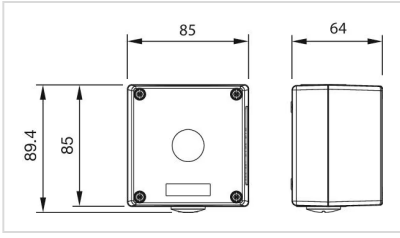

FRONT

Colour: Grey

MECHANICAL CHARACTERISTICS

Weight: 0.479 kg

AMBIENT CONDITION

IP Protection: IP66, IP67, IP69K

OTHER

Short Description: Enclosure, 89.4 mm x 85 mm x 64 mm, Metal, Grey

Titel Accessory: Enclosure

Dimension: 89.4 mm x 85 mm x 64 mm

Material: Metal

Product attributes: 1 mounting hole \varnothing 22.3 mm, top and bottom each 1 x M20

Mounting cut-outs:

Dimension drawings:

for Part No. 45-410.2403, 45-430.2803, 45-420.2803