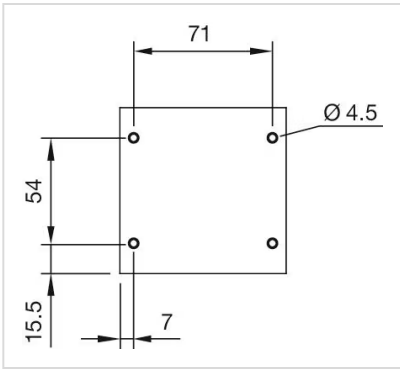

OTHER

Short Description: Enclosure, 89.4 mm x 85 mm x 64 mm, Metal, Grey

Titel Accessory: Enclosure

Dimension: 89.4 mm x 85 mm x 64 mm

Material: Metal

Product attributes: 1 mounting hole \varnothing 22.3 mm, top and bottom each 1 x M20

Mounting cut-outs:

Dimension drawings:

for Part No. 45-410.2403, 45-430.2803, 45-420.2803