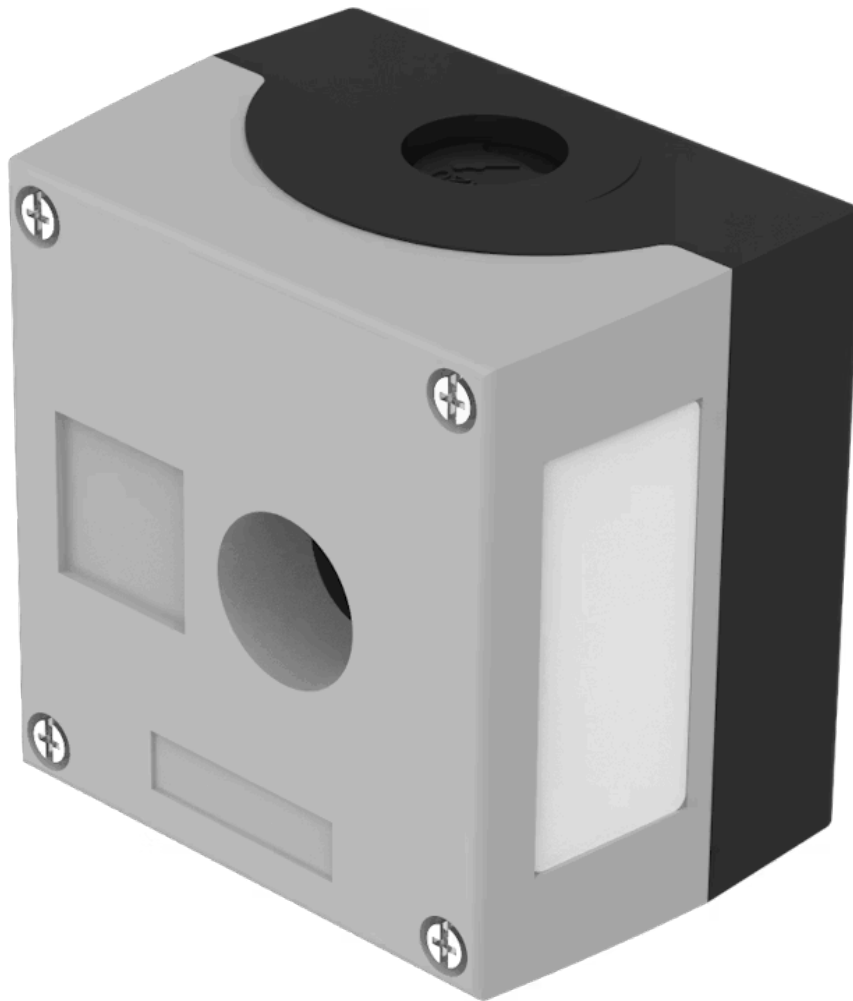

Enclosure

45-430.2803

Distribution by
DigiKey

DigiKey

<https://digikey.eao.com/component/45-430.2803...>

Your product:

45-430.2803 Enclosure

Loading ...

FRONT

Colour: Grey

ELECTRICAL CHARACTERISTICS

Forward voltage:

MECHANICAL CHARACTERISTICS

Weight: 0.479 kg

AMBIENT CONDITION

IP Protection: IP66, IP67, IP69K

OTHER

Short Description: Enclosure, 89.4 mm x 85 mm x 64 mm, Metal, Grey

Titel Accessory: Enclosure

Dimension: 89.4 mm x 85 mm x 64 mm

Material: Metal

Product attributes: 1 mounting hole \varnothing 22.3 mm, top and bottom each 1 x M20