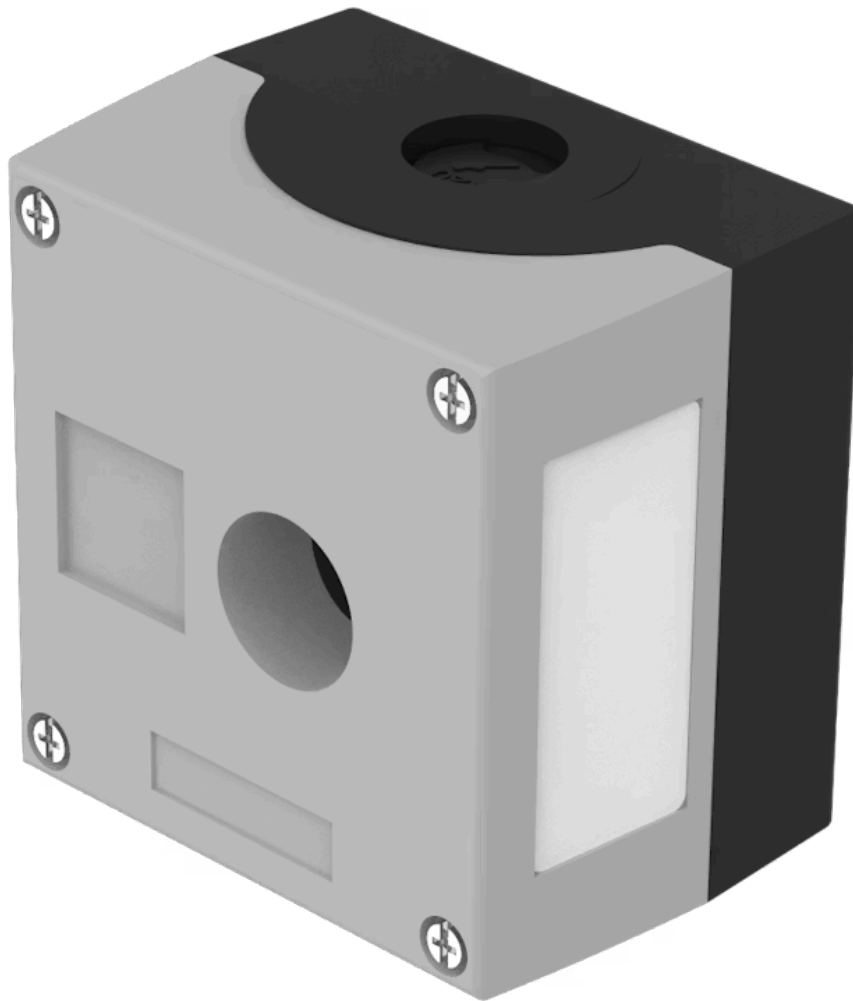

Enclosure

45-430.2803

Distribution by
DigiKey

DigiKey

<https://digikey.eao.com/component/45-430.2803...>

Your product:

45-430.2803 Enclosure

Loading ...

FRONT

Colour: Grey

MECHANICAL CHARACTERISTICS

Weight: 0.479 kg

AMBIENT CONDITION

IP Protection: IP66, IP67, IP69K

OTHER

Short Description: Enclosure, 89.4 mm x 85 mm x 64 mm, Metal, Grey

Titel Accessory: Enclosure

Dimension: 89.4 mm x 85 mm x 64 mm

Material: Metal

Product attributes: 1 mounting hole \varnothing 22.3 mm, top and bottom each 1 x M20

Mounting cut-outs:

Dimension drawings:

for Part No. 45-410.2403, 45-430.2803, 45-420.2803