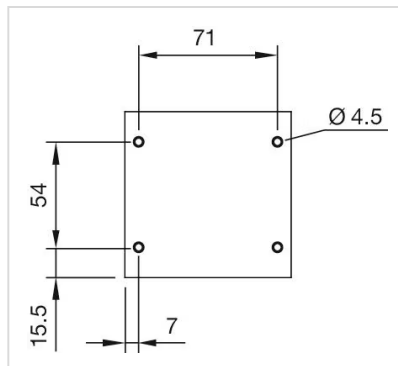

FRONT

Colour: Grey

MECHANICAL CHARACTERISTICS

Weight: 0.479 kg

AMBIENT CONDITION

IP Protection: IP66, IP67, IP69K

OTHER

Short Description: Enclosure, 89.4 mm x 85 mm x 64 mm, Metal, Grey

Titel Accessory: Enclosure

Dimension: 89.4 mm x 85 mm x 64 mm

Material: Metal

Product attributes: 1 mounting hole \varnothing 22.3 mm, top and bottom each 1 x M20

Mounting cut-outs:

Dimension drawings:

for Part No. 45-410.2403, 45-430.2803, 45-420.2803