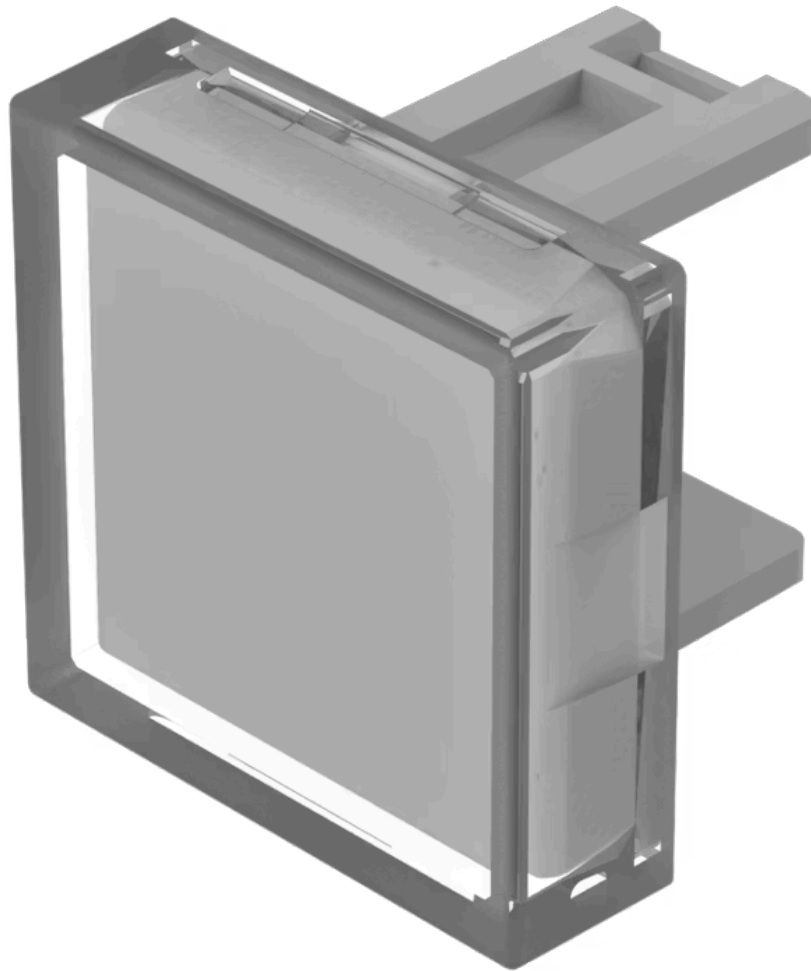

# Lens

31-  
955.7

Distribution by  
DigiKey

**DigiKey**

<https://digikey.eao.com/component/31-955.7/en...>

Your product:

---

### FRONT

**Front form:** Square

### OPERATING-/INDICATION PART

**Lens colour:** Colourless

**Lens material:** Plastic

**Lens illumination:** Illuminated

**Lens shape:** Flush

**Lens optics:** transparent

### OTHER

**Short Description:** Lens, 15.3 mm x 15.3 mm, Illuminated, Colourless, Flush, Plastic

**Dimension:** 15.3 mm x 15.3 mm

**Product attributes:**

Not recommended for film insert