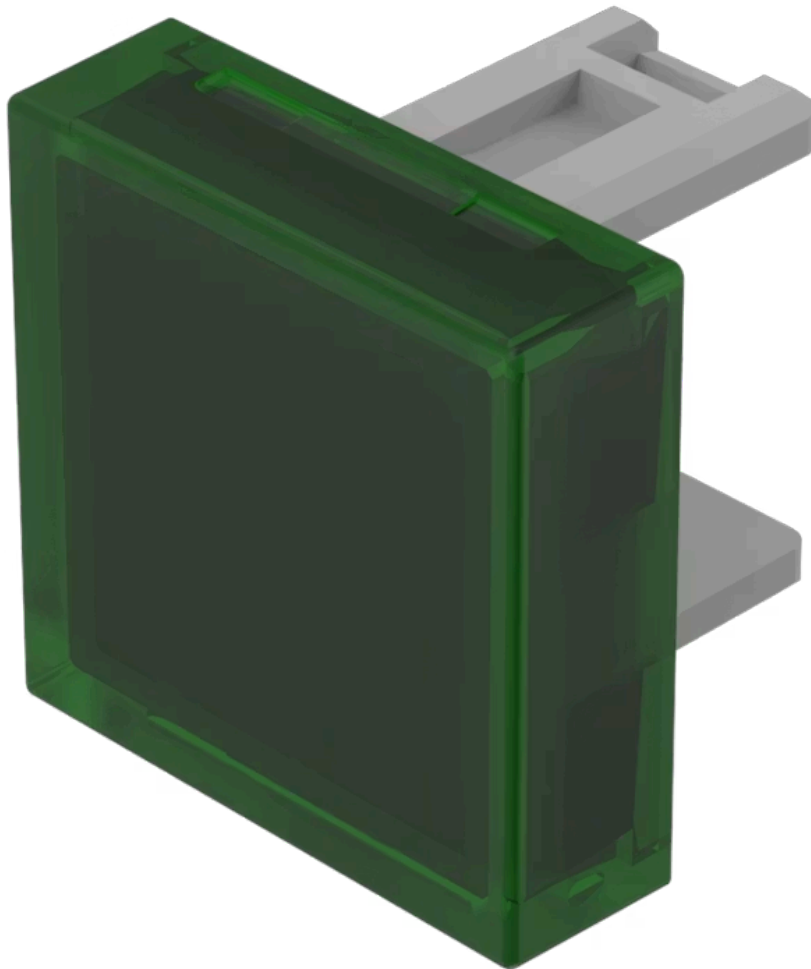

Lens

31-
955.5

Distribution by
DigiKey

DigiKey

<https://digikey.eao.com/component/31-955.5/en...>

Your product:

31-955.5 Lens

Loading ...

PRODUCT RANGE

Product Status: Not Recommended for new design

FRONT

Front form: Square

OPERATING-/INDICATION PART

Lens colour: Green

Lens material: Plastic

Lens illumination: Illuminated

Lens shape: Flush

Lens optics: transparent

MECHANICAL CHARACTERISTICS

Weight: 0.001 kg

CERTIFICATE

REACH: REACH compliant

RoHS: RoHS compliant

OTHER

Short Description: Lens, 15.3 mm x 15.3 mm, Illuminated, Green, Flush, Plastic

Dimension: 15.3 mm x 15.3 mm

Product attributes:

Not recommended for film insert