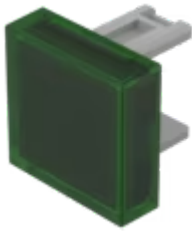

Lens

31-
955.5

Distribution by
DigiKey

DigiKey

<https://digikey.eao.com/component/31-955.5/en...>

Your product:

31-955.5 Lens

Loading ...

PRODUCT RANGE

Product Status: Not Recommended for new design

FRONT

Front form: Square

OPERATING-/INDICATION PART

Lens colour: Green

Lens material: Plastic

Lens illumination: Illuminated

Lens shape: Flush

Lens optics: transparent

MECHANICAL CHARACTERISTICS

Weight: 0.001 kg

CERTIFICATE

REACH: REACH compliant

RoHS: RoHS compliant

OTHER

Short Description: Lens, 15.3 mm x 15.3 mm, Illuminated, Green, Flush, Plastic

Dimension: 15.3 mm x 15.3 mm

Product attributes:

Not recommended for film insert