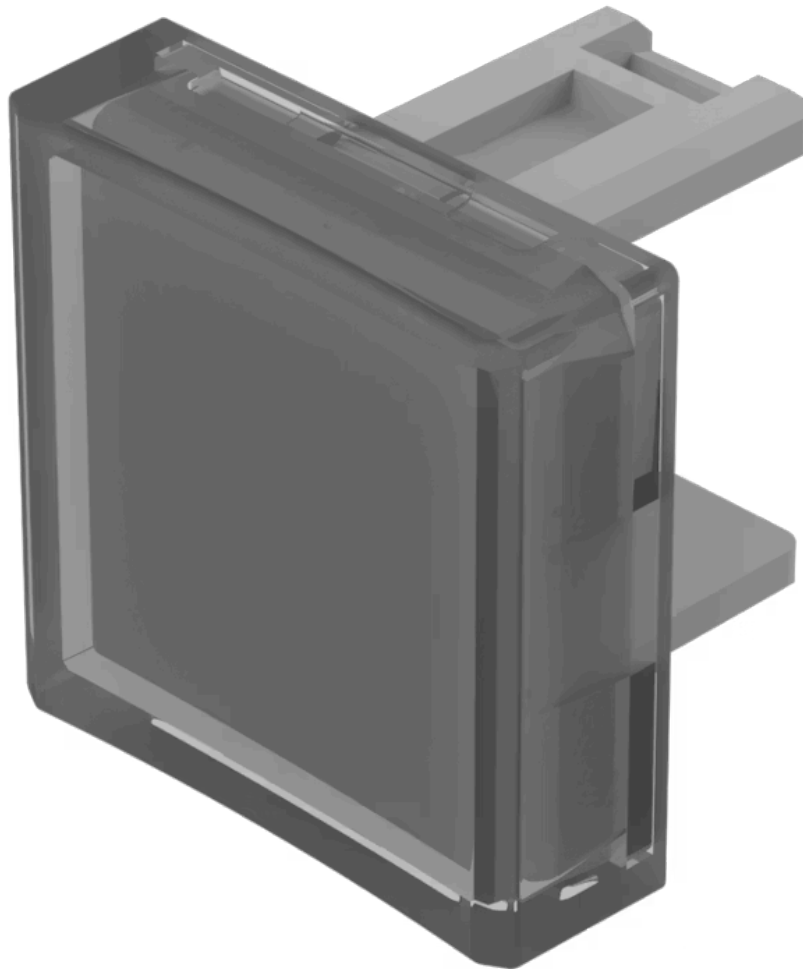

Lens

31-
954.7

Distribution by
DigiKey

DigiKey

<https://digikey.eao.com/component/31-954.7/en...>

Your product:

31-954.7 Lens

Loading ...

PRODUCT RANGE

Product Status: Not Recommended for new design

FRONT

Front form: Square

OPERATING-/INDICATION PART

Lens colour: Colourless

Lens material: Plastic

Lens illumination: Illuminated

Lens shape: Concave

Lens optics: transparent

MECHANICAL CHARACTERISTICS

Weight: 0.001 kg

CERTIFICATE

REACH: REACH compliant

RoHS: RoHS compliant

OTHER

Short Description:

Lens, 15.3 mm x 15.3 mm, Illuminated, Colourless, Concave, Plastic

Dimension:

15.3 mm x 15.3 mm