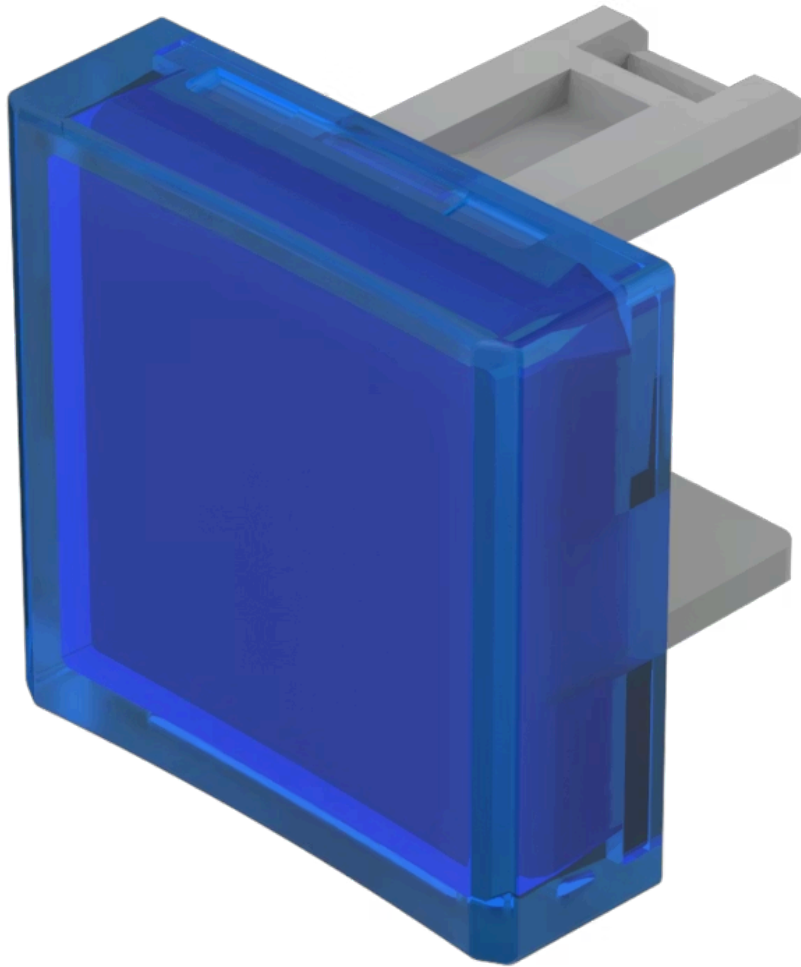

# Lens

31-  
954.6

Distribution by  
DigiKey

**DigiKey**

<https://digikey.eao.com/component/31-954.6/en...>

Your product:

---

### FRONT

**Front form:** Square

### OPERATING-/INDICATION PART

**Lens colour:** Blue

**Lens material:** Plastic

**Lens illumination:** Illuminated

**Lens shape:** Concave

**Lens optics:** transparent

### OTHER

**Short Description:**

Lens, 15.3 mm x 15.3 mm, Illuminated, Blue, Concave, Plastic

**Dimension:**

15.3 mm x 15.3 mm