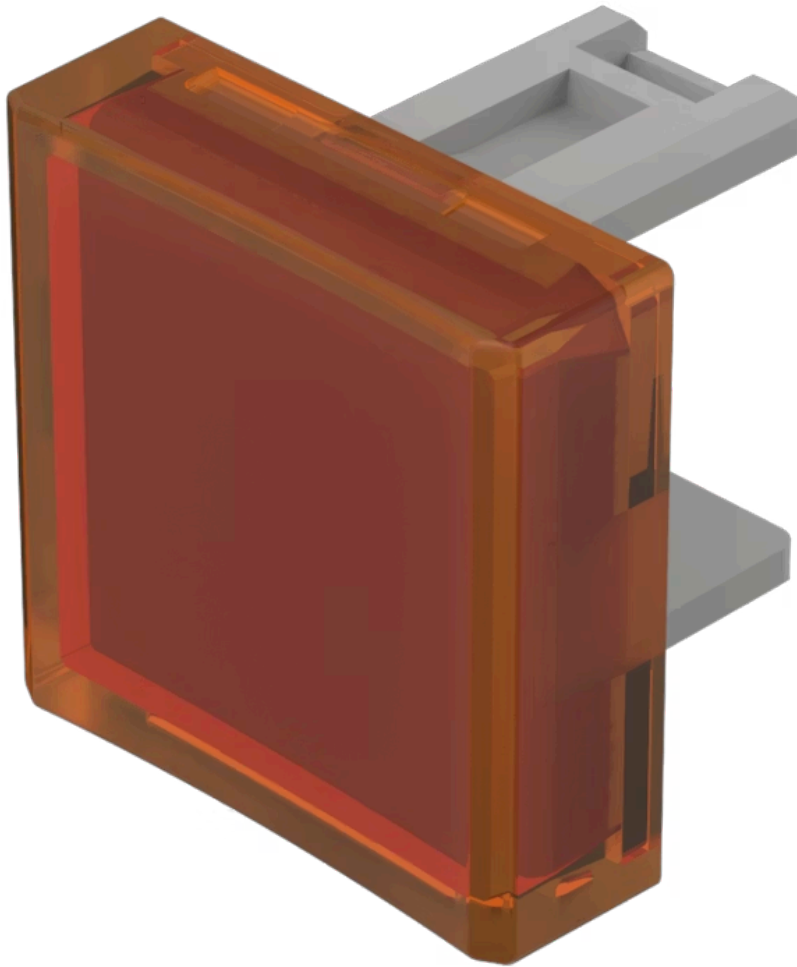

Lens

31-
954.3

Distribution by
DigiKey

DigiKey

<https://digikey.eao.com/component/31-954.3/en...>

Your product:

31-954.3 Lens

Loading ...

PRODUCT RANGE

Product Status: Not Recommended for new design

FRONT

Front form: Square

OPERATING-/INDICATION PART

Lens colour: Orange

Lens material: Plastic

Lens illumination: Illuminated

Lens shape: Concave

Lens optics: transparent

MECHANICAL CHARACTERISTICS

Weight: 0.001 kg

CERTIFICATE

REACH: REACH compliant

RoHS: RoHS compliant

OTHER

Short Description:

Lens, 15.3 mm x 15.3 mm, Illuminated, Orange, Concave, Plastic

Dimension:

15.3 mm x 15.3 mm