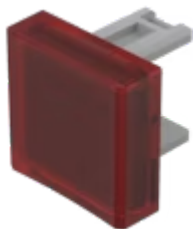

Lens

31-
954.2

Distribution by
DigiKey

DigiKey

<https://digikey.eao.com/component/31-954.2/en...>

Your product:

31-954.2 Lens

Loading ...

PRODUCT RANGE

Product Status: Not Recommended for new design

FRONT

Front form: Square

OPERATING-/INDICATION PART

Lens colour: Red

Lens material: Plastic

Lens illumination: Illuminated

Lens shape: Concave

Lens optics: transparent

MECHANICAL CHARACTERISTICS

Weight: 0.001 kg

CERTIFICATE

REACH: REACH compliant

RoHS: RoHS compliant

OTHER

Short Description:

Lens, 15.3 mm x 15.3 mm, Illuminated, Red, Concave, Plastic

Dimension:

15.3 mm x 15.3 mm