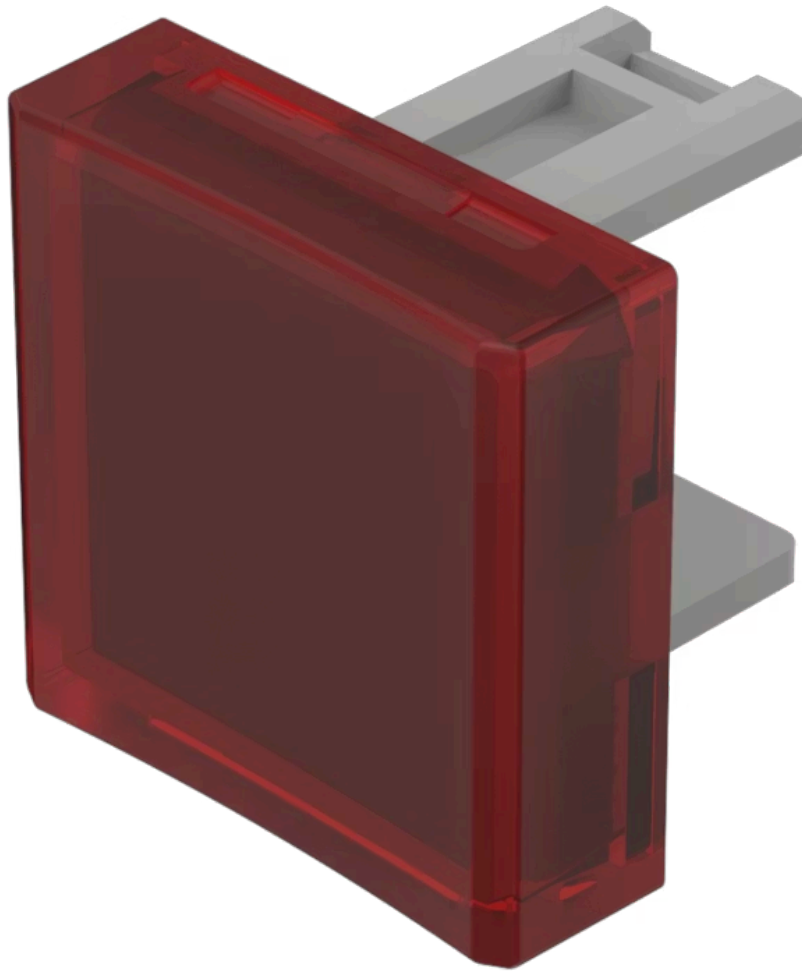

Lens

31-
954.2

Distribution by
DigiKey

DigiKey

<https://digikey.eao.com/component/31-954.2/en...>

Your product:

31-954.2 Lens

Loading ...

PRODUCT RANGE

Product Status: Not Recommended for new design

FRONT

Front form: Square

OPERATING-/INDICATION PART

Lens colour: Red

Lens material: Plastic

Lens illumination: Illuminated

Lens shape: Concave

Lens optics: transparent

MECHANICAL CHARACTERISTICS

Weight: 0.001 kg

CERTIFICATE

REACH: REACH compliant

RoHS: RoHS compliant

OTHER

Short Description:

Lens, 15.3 mm x 15.3 mm, Illuminated, Red, Concave, Plastic

Dimension:

15.3 mm x 15.3 mm