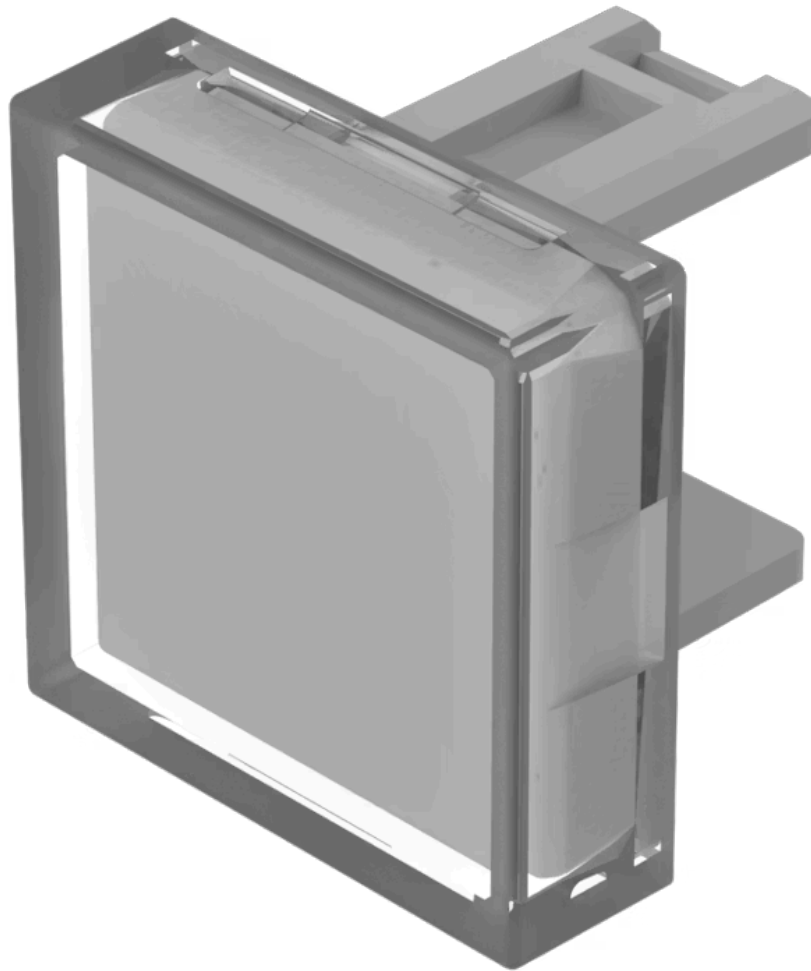

Lens

31-
953.7

Distribution by
DigiKey

DigiKey

<https://digikey.eao.com/component/31-953.7/en...>

Your product:

31-953.7 Lens

Loading ...

PRODUCT RANGE

Product Status: Not Recommended for new design

FRONT

Front form: Square

OPERATING-/INDICATION PART

Lens colour: Colourless

Lens material: Plastic

Lens illumination: Illuminated

Lens shape: Flush

Lens optics: transparent

MECHANICAL CHARACTERISTICS

Weight: 0.001 kg

CERTIFICATE

REACH: REACH compliant

RoHS: RoHS compliant

OTHER

Short Description:

Lens, 15.3 mm x 15.3 mm, Illuminated, Colourless, Flush, Plastic

Dimension:

15.3 mm x 15.3 mm