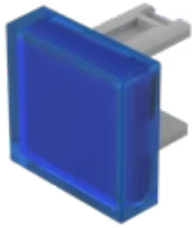

Lens

31-
953.6

Distribution by
DigiKey

DigiKey

<https://digikey.eao.com/component/31-953.6/en...>

Your product:

31-953.6 Lens

Loading ...

PRODUCT RANGE

Product Status: Not Recommended for new design

FRONT

Front form: Square

OPERATING-/INDICATION PART

Lens colour: Blue

Lens material: Plastic

Lens illumination: Illuminated

Lens shape: Flush

Lens optics: transparent

MECHANICAL CHARACTERISTICS

Weight: 0.001 kg

CERTIFICATE

REACH: REACH compliant

RoHS: RoHS compliant

OTHER

Short Description: Lens, 15.3 mm x 15.3 mm, Illuminated, Blue, Flush, Plastic

Dimension: 15.3 mm x 15.3 mm