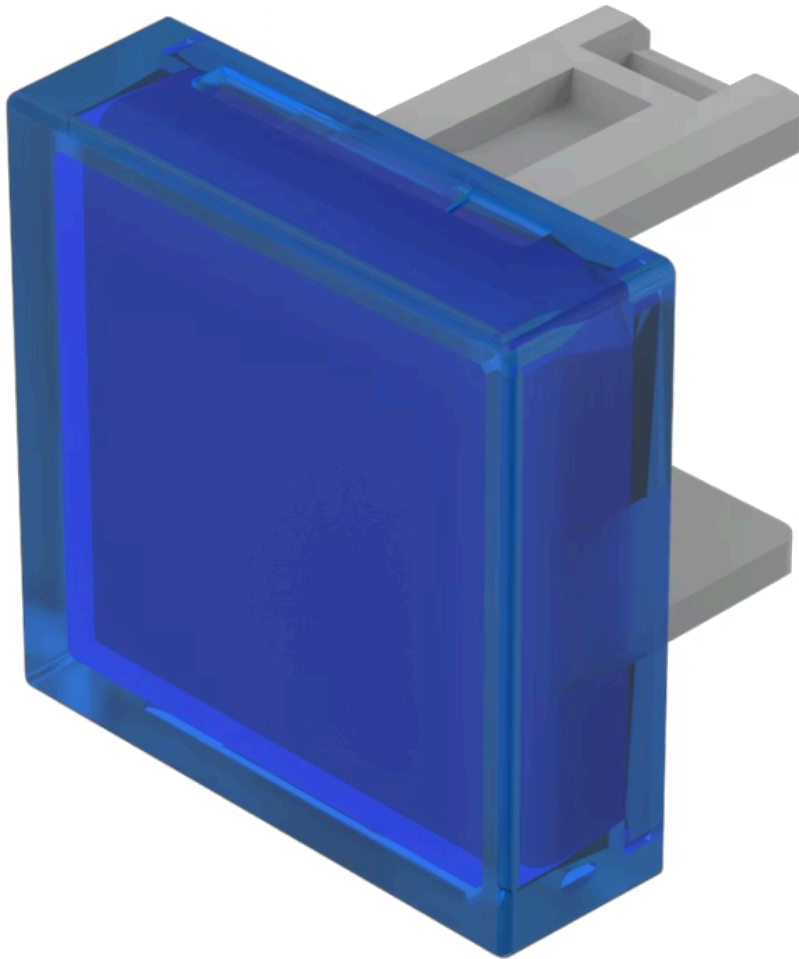

Lens

31-
953.6

Distribution by
DigiKey

DigiKey

<https://digikey.eao.com/component/31-953.6/en...>

Your product:

31-953.6 Lens

Loading ...

PRODUCT RANGE

Product Status: Not Recommended for new design

FRONT

Front form: Square

OPERATING-/INDICATION PART

Lens colour: Blue

Lens material: Plastic

Lens illumination: Illuminated

Lens shape: Flush

Lens optics: transparent

MECHANICAL CHARACTERISTICS

Weight: 0.001 kg

CERTIFICATE

REACH: REACH compliant

RoHS: RoHS compliant

OTHER

Short Description: Lens, 15.3 mm x 15.3 mm, Illuminated, Blue, Flush, Plastic

Dimension: 15.3 mm x 15.3 mm