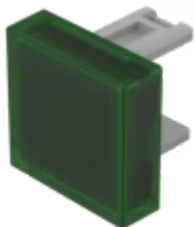

Lens

31-
953.5

Distribution by
DigiKey

DigiKey

<https://digikey.eao.com/component/31-953.5/en...>

Your product:

31-953.5 Lens

Loading ...

PRODUCT RANGE

Product Status: Not Recommended for new design

FRONT

Front form: Square

OPERATING-/INDICATION PART

Lens colour: Green

Lens material: Plastic

Lens illumination: Illuminated

Lens shape: Flush

Lens optics: transparent

MECHANICAL CHARACTERISTICS

Weight: 0.001 kg

CERTIFICATE

REACH: REACH compliant

RoHS: RoHS compliant

OTHER

Short Description:

Lens, 15.3 mm x 15.3 mm, Illuminated, Green, Flush, Plastic

Dimension:

15.3 mm x 15.3 mm