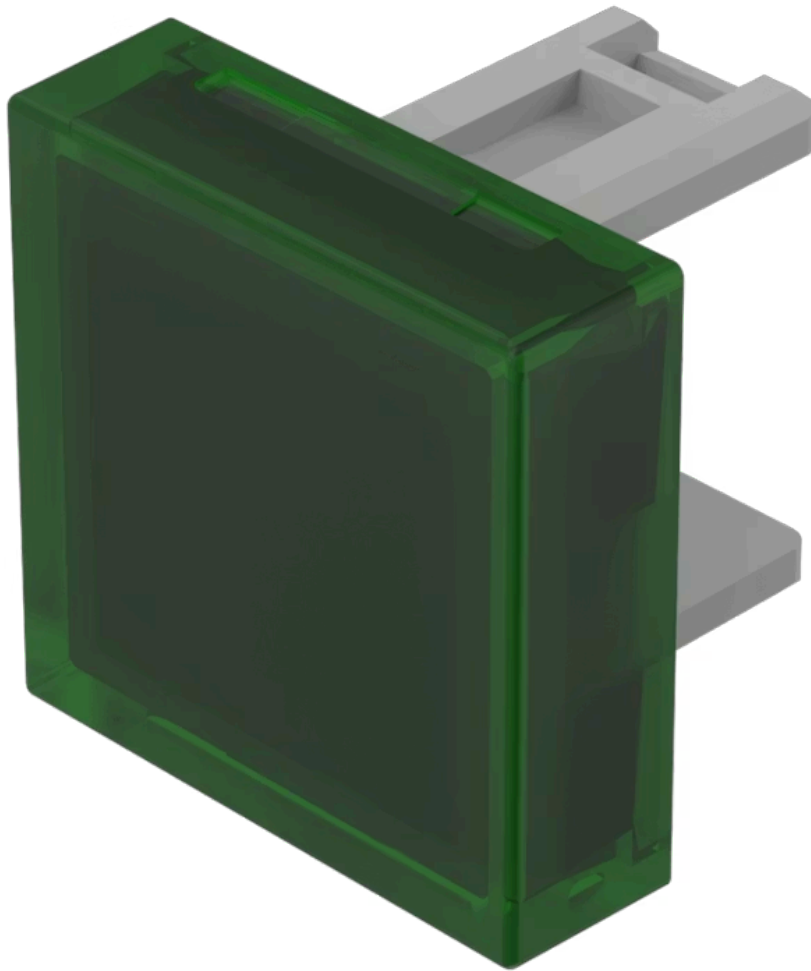

Lens

31-
953.5

Distribution by
DigiKey

DigiKey

<https://digikey.eao.com/component/31-953.5/en...>

Your product:

31-953.5 Lens

Loading ...

PRODUCT RANGE

Product Status: Not Recommended for new design

FRONT

Front form: Square

OPERATING-/INDICATION PART

Lens colour: Green

Lens material: Plastic

Lens illumination: Illuminated

Lens shape: Flush

Lens optics: transparent

MECHANICAL CHARACTERISTICS

Weight: 0.001 kg

CERTIFICATE

REACH: REACH compliant

RoHS: RoHS compliant

OTHER

Short Description:

Lens, 15.3 mm x 15.3 mm, Illuminated, Green, Flush, Plastic

Dimension:

15.3 mm x 15.3 mm