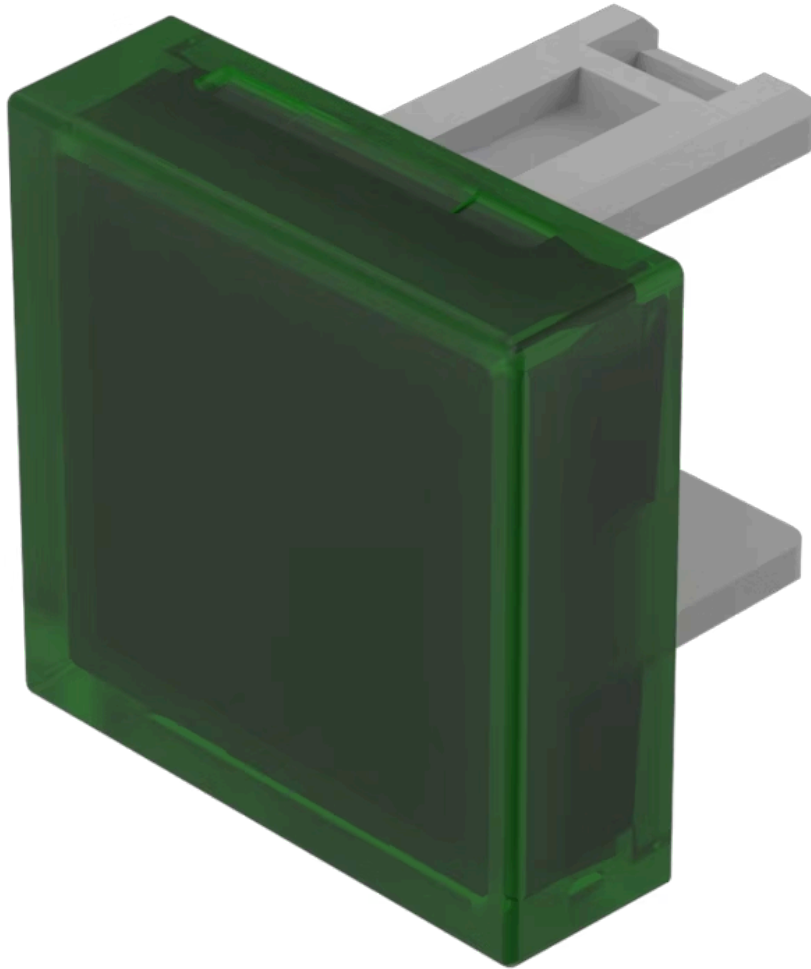

Lens

31-
953.5

Distribution by
DigiKey

DigiKey

<https://digikey.eao.com/p/31-953.5>

Your product:

31-953.5 Lens

PRODUCT RANGE

Product Status: Not Recommended for new design

FRONT

Front form: Square

OPERATING-/INDICATION PART

Lens colour: Green

Lens material: Plastic

Lens illumination: Illuminated

Lens shape: Flush

Lens optics: transparent

MECHANICAL CHARACTERISTICS

Weight: 0.001 kg

CERTIFICATE

REACH: REACH compliant

RoHS: RoHS compliant

OTHER

Short Description: Lens, 15.3 mm x 15.3 mm, Illuminated, Green, Flush, Plastic

Dimension: 15.3 mm x 15.3 mm