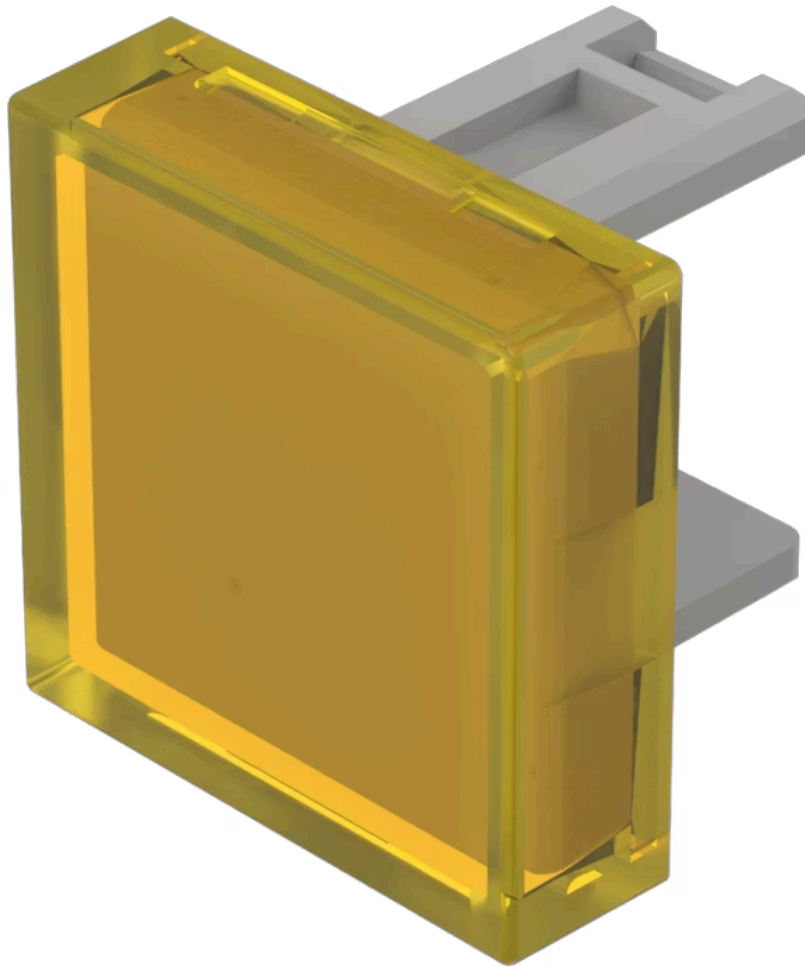

Lens

31-
953.4

Distribution by
DigiKey

DigiKey

<https://digikey.eao.com/component/31-953.4/en...>

Your product:

31-953.4 Lens

Loading ...

PRODUCT RANGE

Product Status: Not Recommended for new design

FRONT

Front form: Square

OPERATING-/INDICATION PART

Lens colour: Yellow

Lens material: Plastic

Lens illumination: Illuminated

Lens shape: Flush

Lens optics: transparent

MECHANICAL CHARACTERISTICS

Weight: 0.001 kg

CERTIFICATE

REACH: REACH compliant

RoHS: RoHS compliant

OTHER

Short Description: Lens, 15.3 mm x 15.3 mm, Illuminated, Yellow, Flush, Plastic

Dimension: 15.3 mm x 15.3 mm