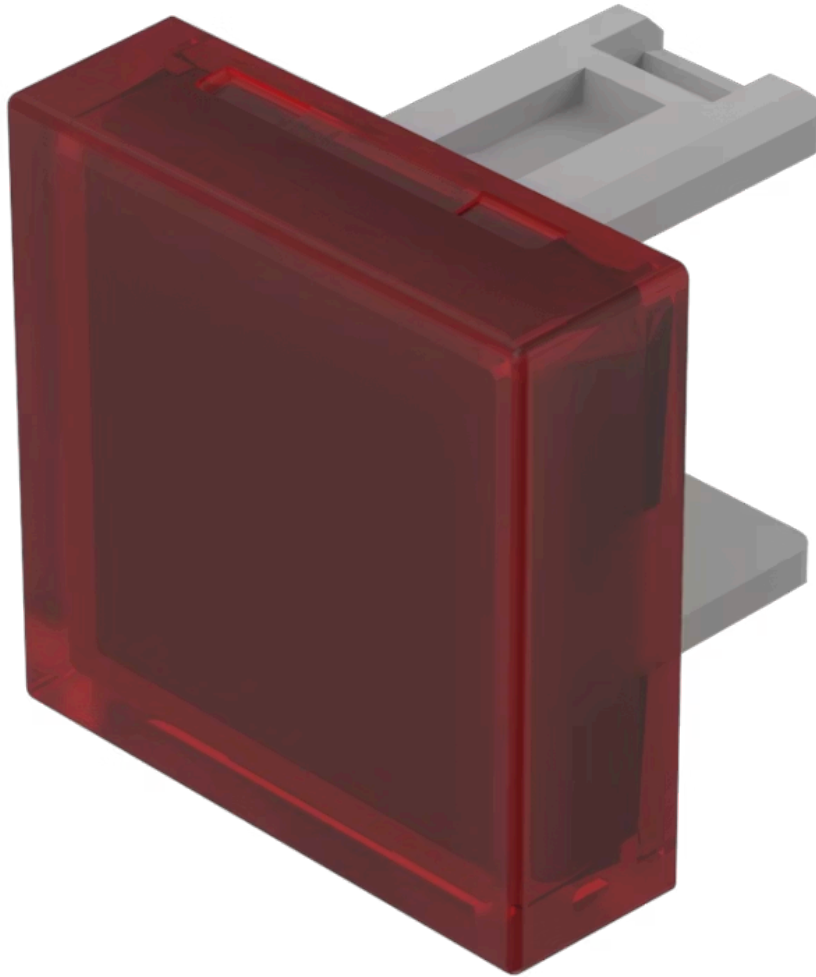

Lens

31-
953.2

Distribution by
DigiKey

DigiKey

<https://digikey.eao.com/component/31-953.2/en...>

Your product:

31-953.2 Lens

Loading ...

PRODUCT RANGE

Product Status: Not Recommended for new design

FRONT

Front form: Square

OPERATING-/INDICATION PART

Lens colour: Red

Lens material: Plastic

Lens illumination: Illuminated

Lens shape: Flush

Lens optics: transparent

MECHANICAL CHARACTERISTICS

Weight: 0.001 kg

CERTIFICATE

REACH: REACH compliant

RoHS: RoHS compliant

OTHER

Short Description:

Lens, 15.3 mm x 15.3 mm, Illuminated, Red, Flush, Plastic

Dimension:

15.3 mm x 15.3 mm