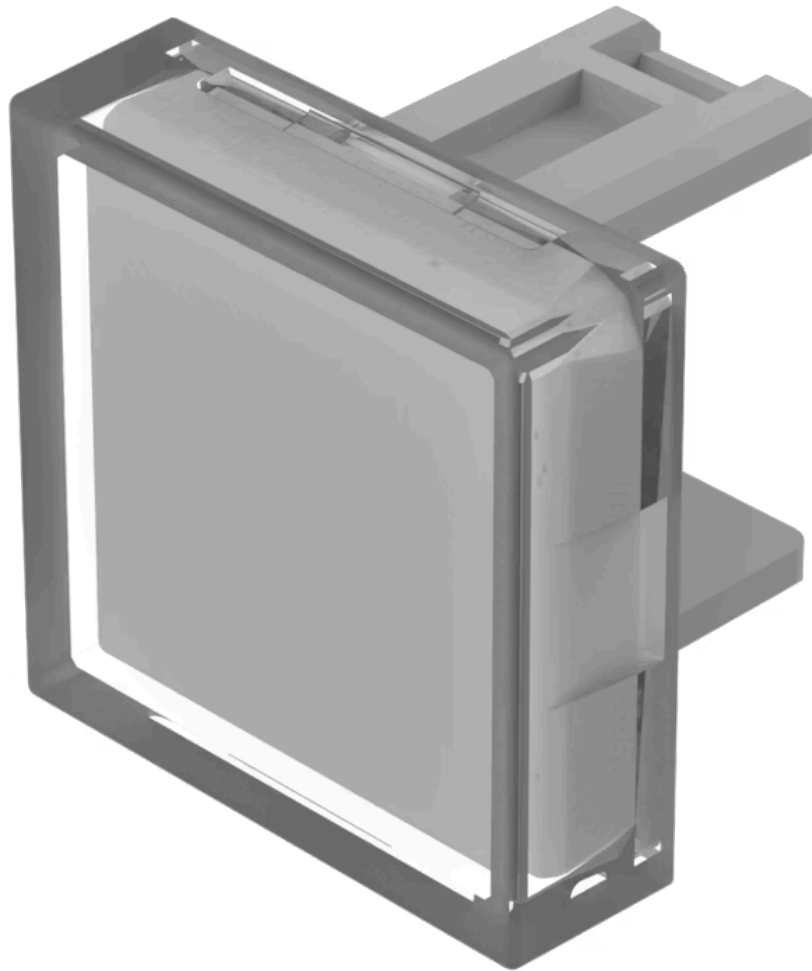

Lens

31-
951.9

Distribution by
DigiKey

DigiKey

<https://digikey.eao.com/component/31-951.9/en...>