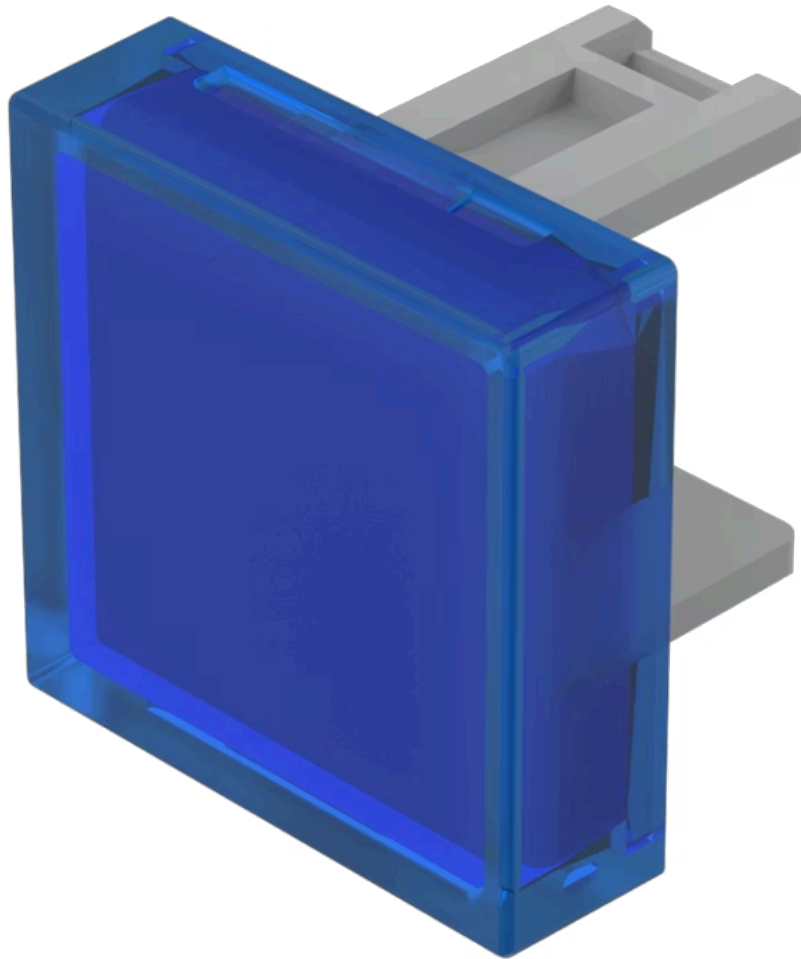

Lens

31-
951.6

Distribution by
DigiKey

DigiKey

<https://digikey.eao.com/component/31-951.6/en...>

Your product:

31-951.6 Lens

Loading ...

PRODUCT RANGE

Product Status: Not Recommended for new design

FRONT

Front form: Square

OPERATING-/INDICATION PART

Lens colour: Blue

Lens material: Plastic

Lens illumination: Illuminated

Lens shape: Flush

Lens optics: translucent

MECHANICAL CHARACTERISTICS

Weight: 0.001 kg

CERTIFICATE

REACH: REACH compliant

RoHS: RoHS compliant

OTHER

Short Description: Lens, 15.3 mm x 15.3 mm, Illuminated, Blue, Flush, Plastic

Dimension: 15.3 mm x 15.3 mm

Product attributes:

Not recommended for film insert