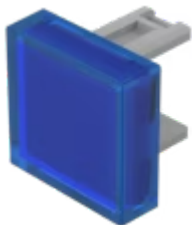

Lens

31-
951.6

Distribution by
DigiKey

DigiKey

<https://digikey.eao.com/component/31-951.6/en...>

Your product:

31-951.6 Lens

Loading ...

PRODUCT RANGE

Product Status: Not Recommended for new design

FRONT

Front form: Square

OPERATING-/INDICATION PART

Lens colour: Blue

Lens material: Plastic

Lens illumination: Illuminated

Lens shape: Flush

Lens optics: translucent

MECHANICAL CHARACTERISTICS

Weight: 0.001 kg

CERTIFICATE

REACH: REACH compliant

RoHS: RoHS compliant

OTHER

Short Description: Lens, 15.3 mm x 15.3 mm, Illuminated, Blue, Flush, Plastic

Dimension: 15.3 mm x 15.3 mm

Product attributes:

Not recommended for film insert