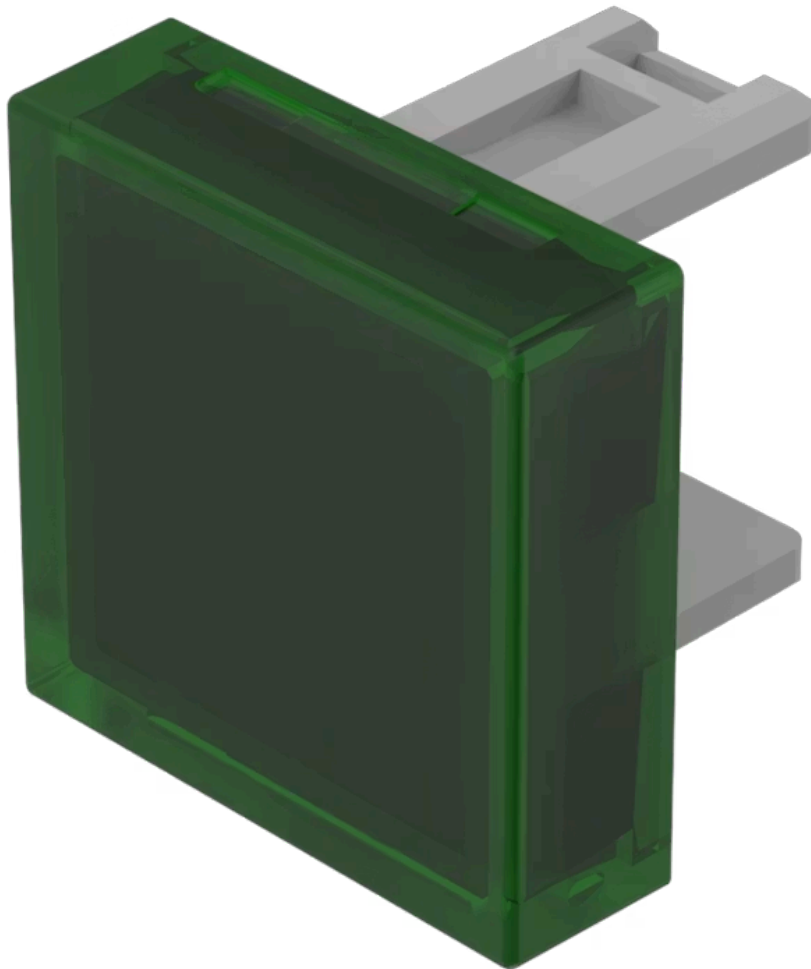

# Lens

31-  
951.5

Distribution by  
DigiKey

**DigiKey**

<https://digikey.eao.com/component/31-951.5/en...>

Your product:

---

### FRONT

**Front form:** Square

### OPERATING-/INDICATION PART

**Lens colour:** Green

**Lens material:** Plastic

**Lens illumination:** Illuminated

**Lens shape:** Flush

**Lens optics:** translucent

### OTHER

**Short Description:** Lens, 15.3 mm x 15.3 mm, Illuminated, Green, Flush, Plastic

**Dimension:** 15.3 mm x 15.3 mm

**Product attributes:**

Not recommended for film insert