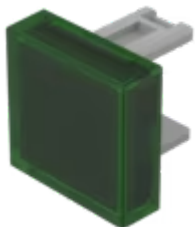

# Lens

31-  
951.5

Distribution by  
DigiKey

**DigiKey**

<https://digikey.eao.com/component/31-951.5/en...>

Your product:

---

## 31-951.5 Lens

*Loading ...*

### OPERATING-/INDICATION PART

**Lens colour:** Green

**Lens material:** Plastic

**Lens illumination:** Illuminated

**Lens shape:** Flush

**Lens optics:** translucent